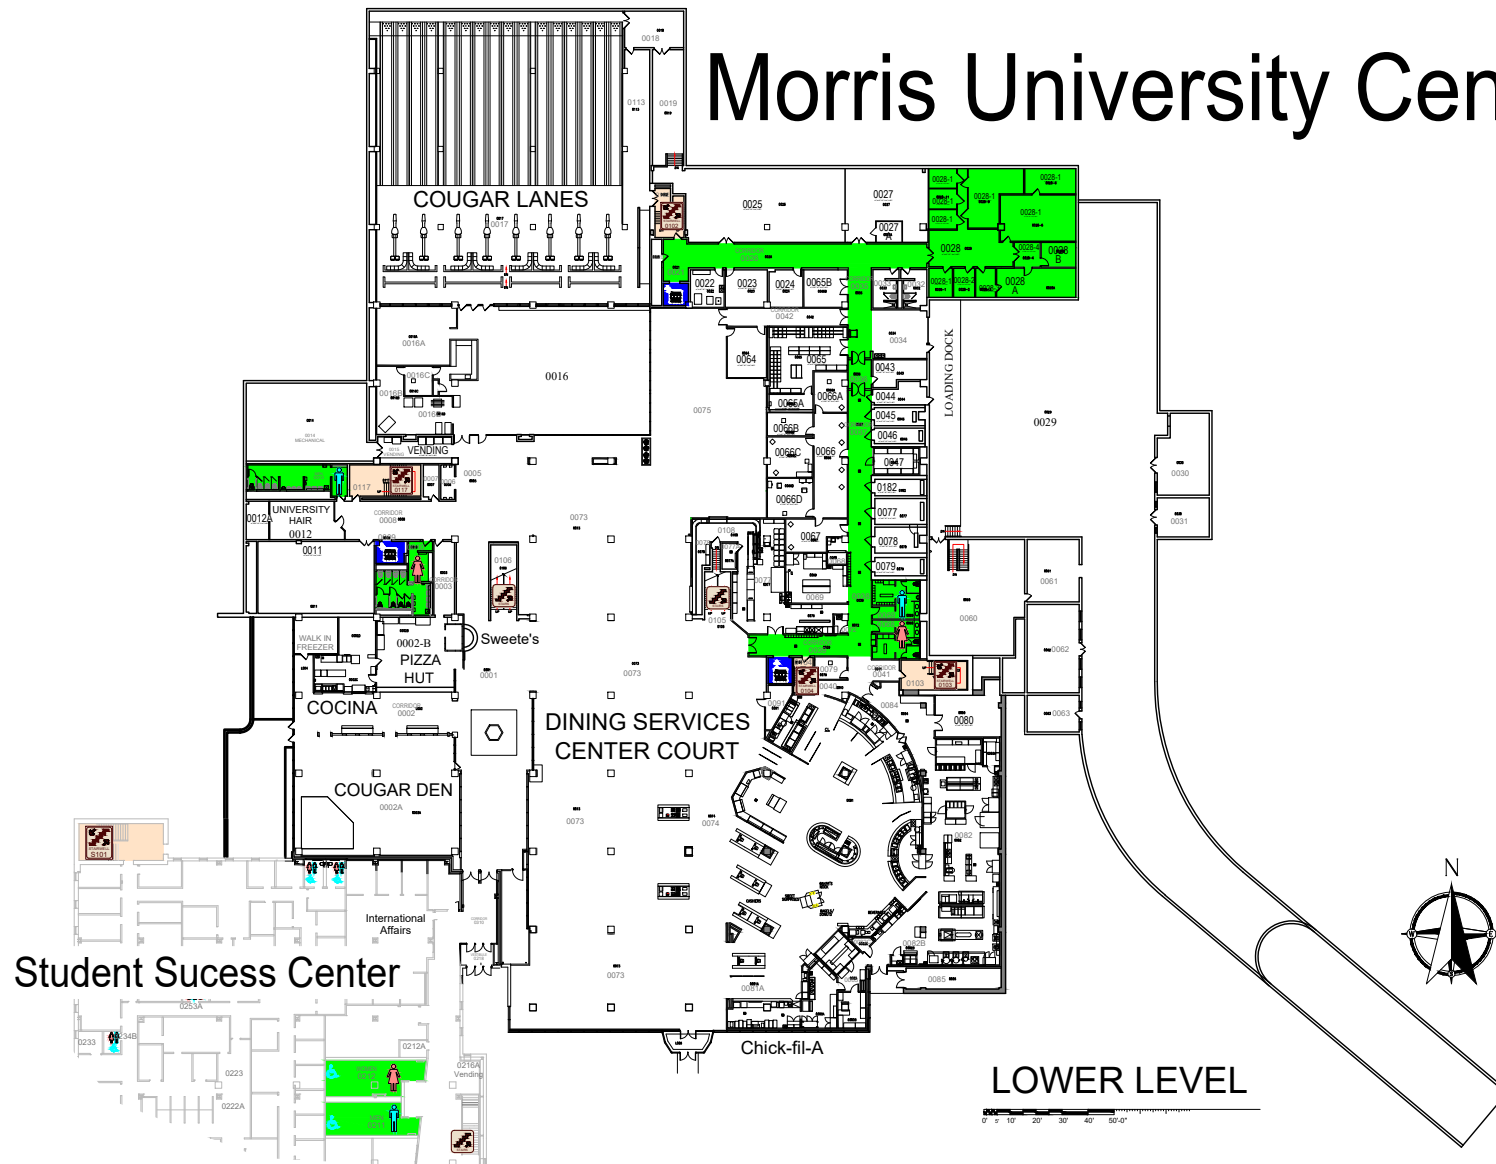

EMERGENCY STORM SHELTERS

In event of a Tornado Warning everyone should go to a Lower Level **Primary Storm Shelter**

located here on the lower level

Morris University Center