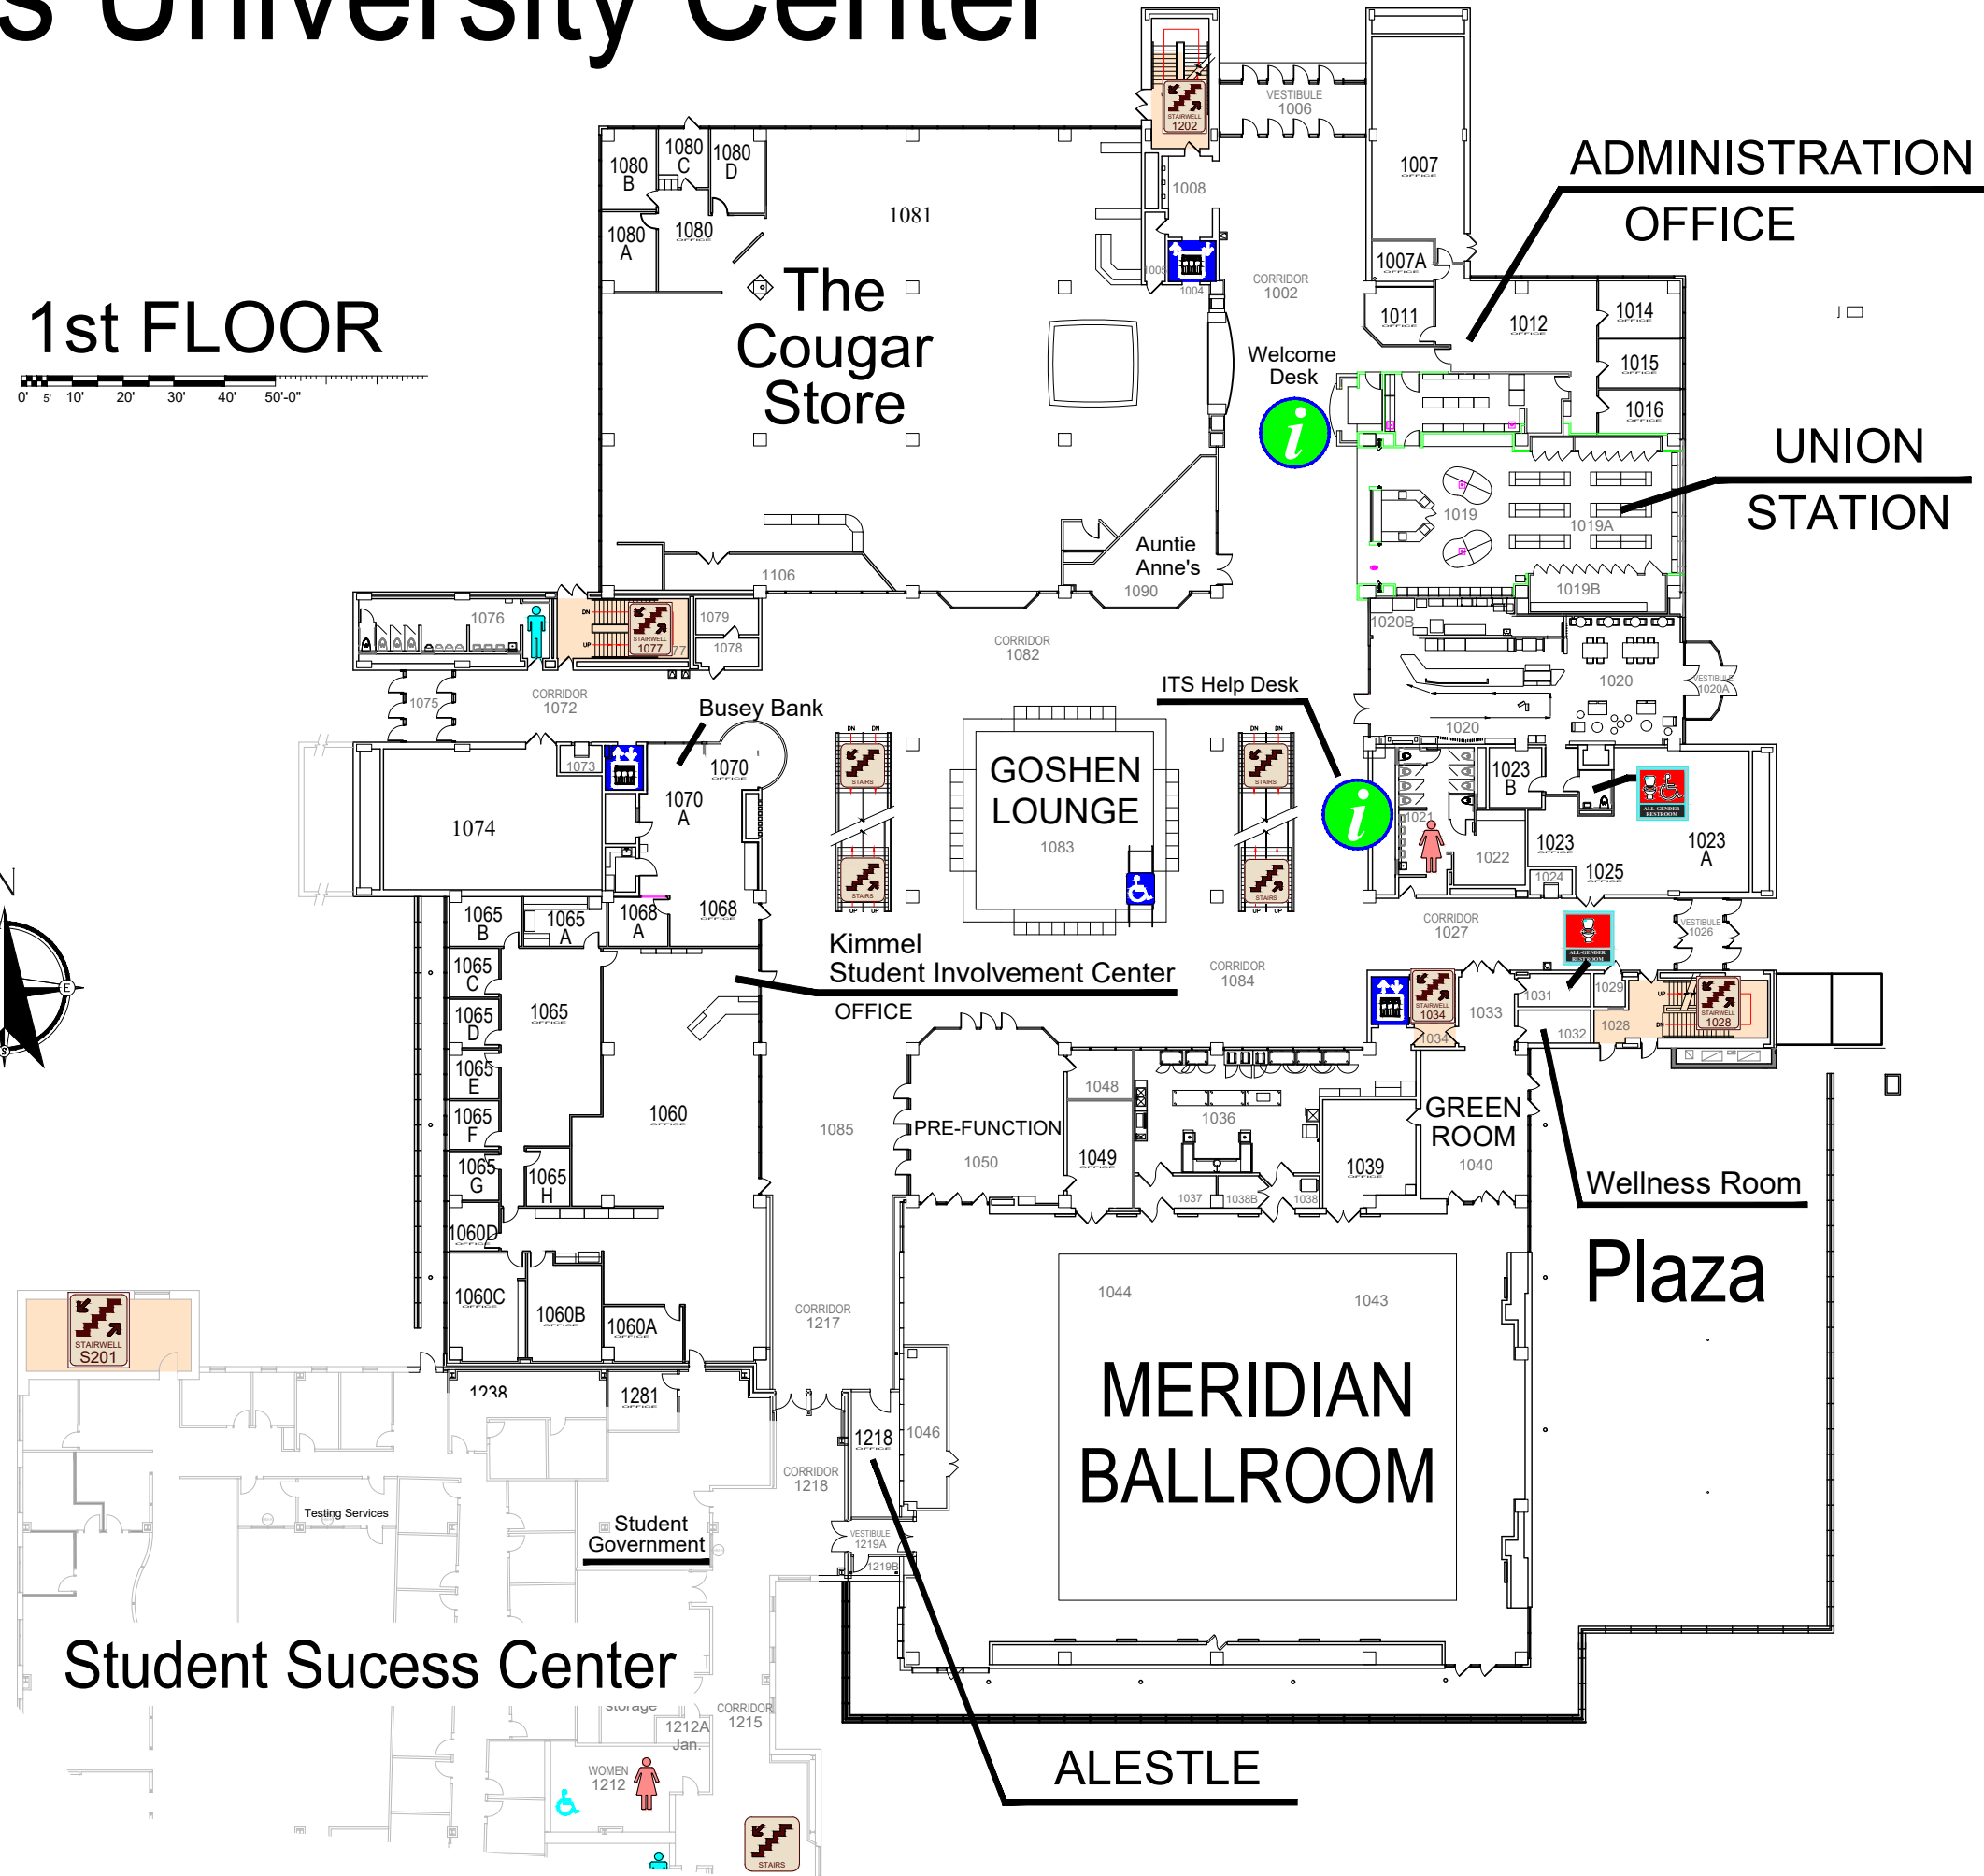

Morris University Center

DIRECTORY

-  ITS Help Desk
-  Welcome Desk
- Administration Office
- Alestle
- Busey Bank
- Cougar Lanes
- Cougar Cupboard
- Cougar Store, The

- 1st FLOOR Center of Student Diversity and Inclusion
- 1st FLOOR Event Services
- 1st FLOOR Goshen Lounge
- 1st FLOOR Kimmel Student Involvement Center
- Lower Level Magnolia Room
- 2nd FLOOR MUC Marketing
- 1st FLOOR University Hair
- Wellness Room

- 2nd FLOOR
- 2nd FLOOR
- 1st FLOOR
- 1st FLOOR
- 2nd FLOOR
- 2nd FLOOR
- Lower Level
- 1st FLOOR

- MERIDIAN BALLROOM**
- Meridian Ballroom 1st FLOOR
 - Pre-Function 1st FLOOR
 - Green Room 1st FLOOR
- DINING SERVICES**
- Auntie Anne's 1st FLOOR
 - Chick-fil-A Lower Level
 - Cocina Lower Level
 - Cougar Den Lower Level
 - Cougar Store, The 1st FLOOR
 - Fixins' 2nd FLOOR
 - Pizza Hut Lower Level
 - Starbucks Coffee 1st FLOOR
 - Sweetie's Lower Level
 - Union Station 1st FLOOR

- CONFERENCE ROOMS**
- BOARD ROOM 2nd FLOOR
 - DOGWOOD ROOM 2nd FLOOR
 - HACKBERRY ROOM 2nd FLOOR
 - HICKORY ROOM 2nd FLOOR
 - ILLINOIS ROOM 2nd FLOOR
 - INTERNATIONAL ROOM 2nd FLOOR
 - MAPLE ROOM 2nd FLOOR
 - MISSISSIPPI ROOM 2nd FLOOR
 - MISSOURI ROOM 2nd FLOOR
 - OAK ROOM 2nd FLOOR
 - REDBUD ROOM 2nd FLOOR
 - UNIVERSITY CLUB 2nd FLOOR
 - WILLOW ROOM 2nd FLOOR

Morris University Center

Student Success Center

LOWER LEVEL

Morris University Center

1st FLOOR

2nd FLOOR

Morris University Center

EMERGENCY STORM SHELTERS