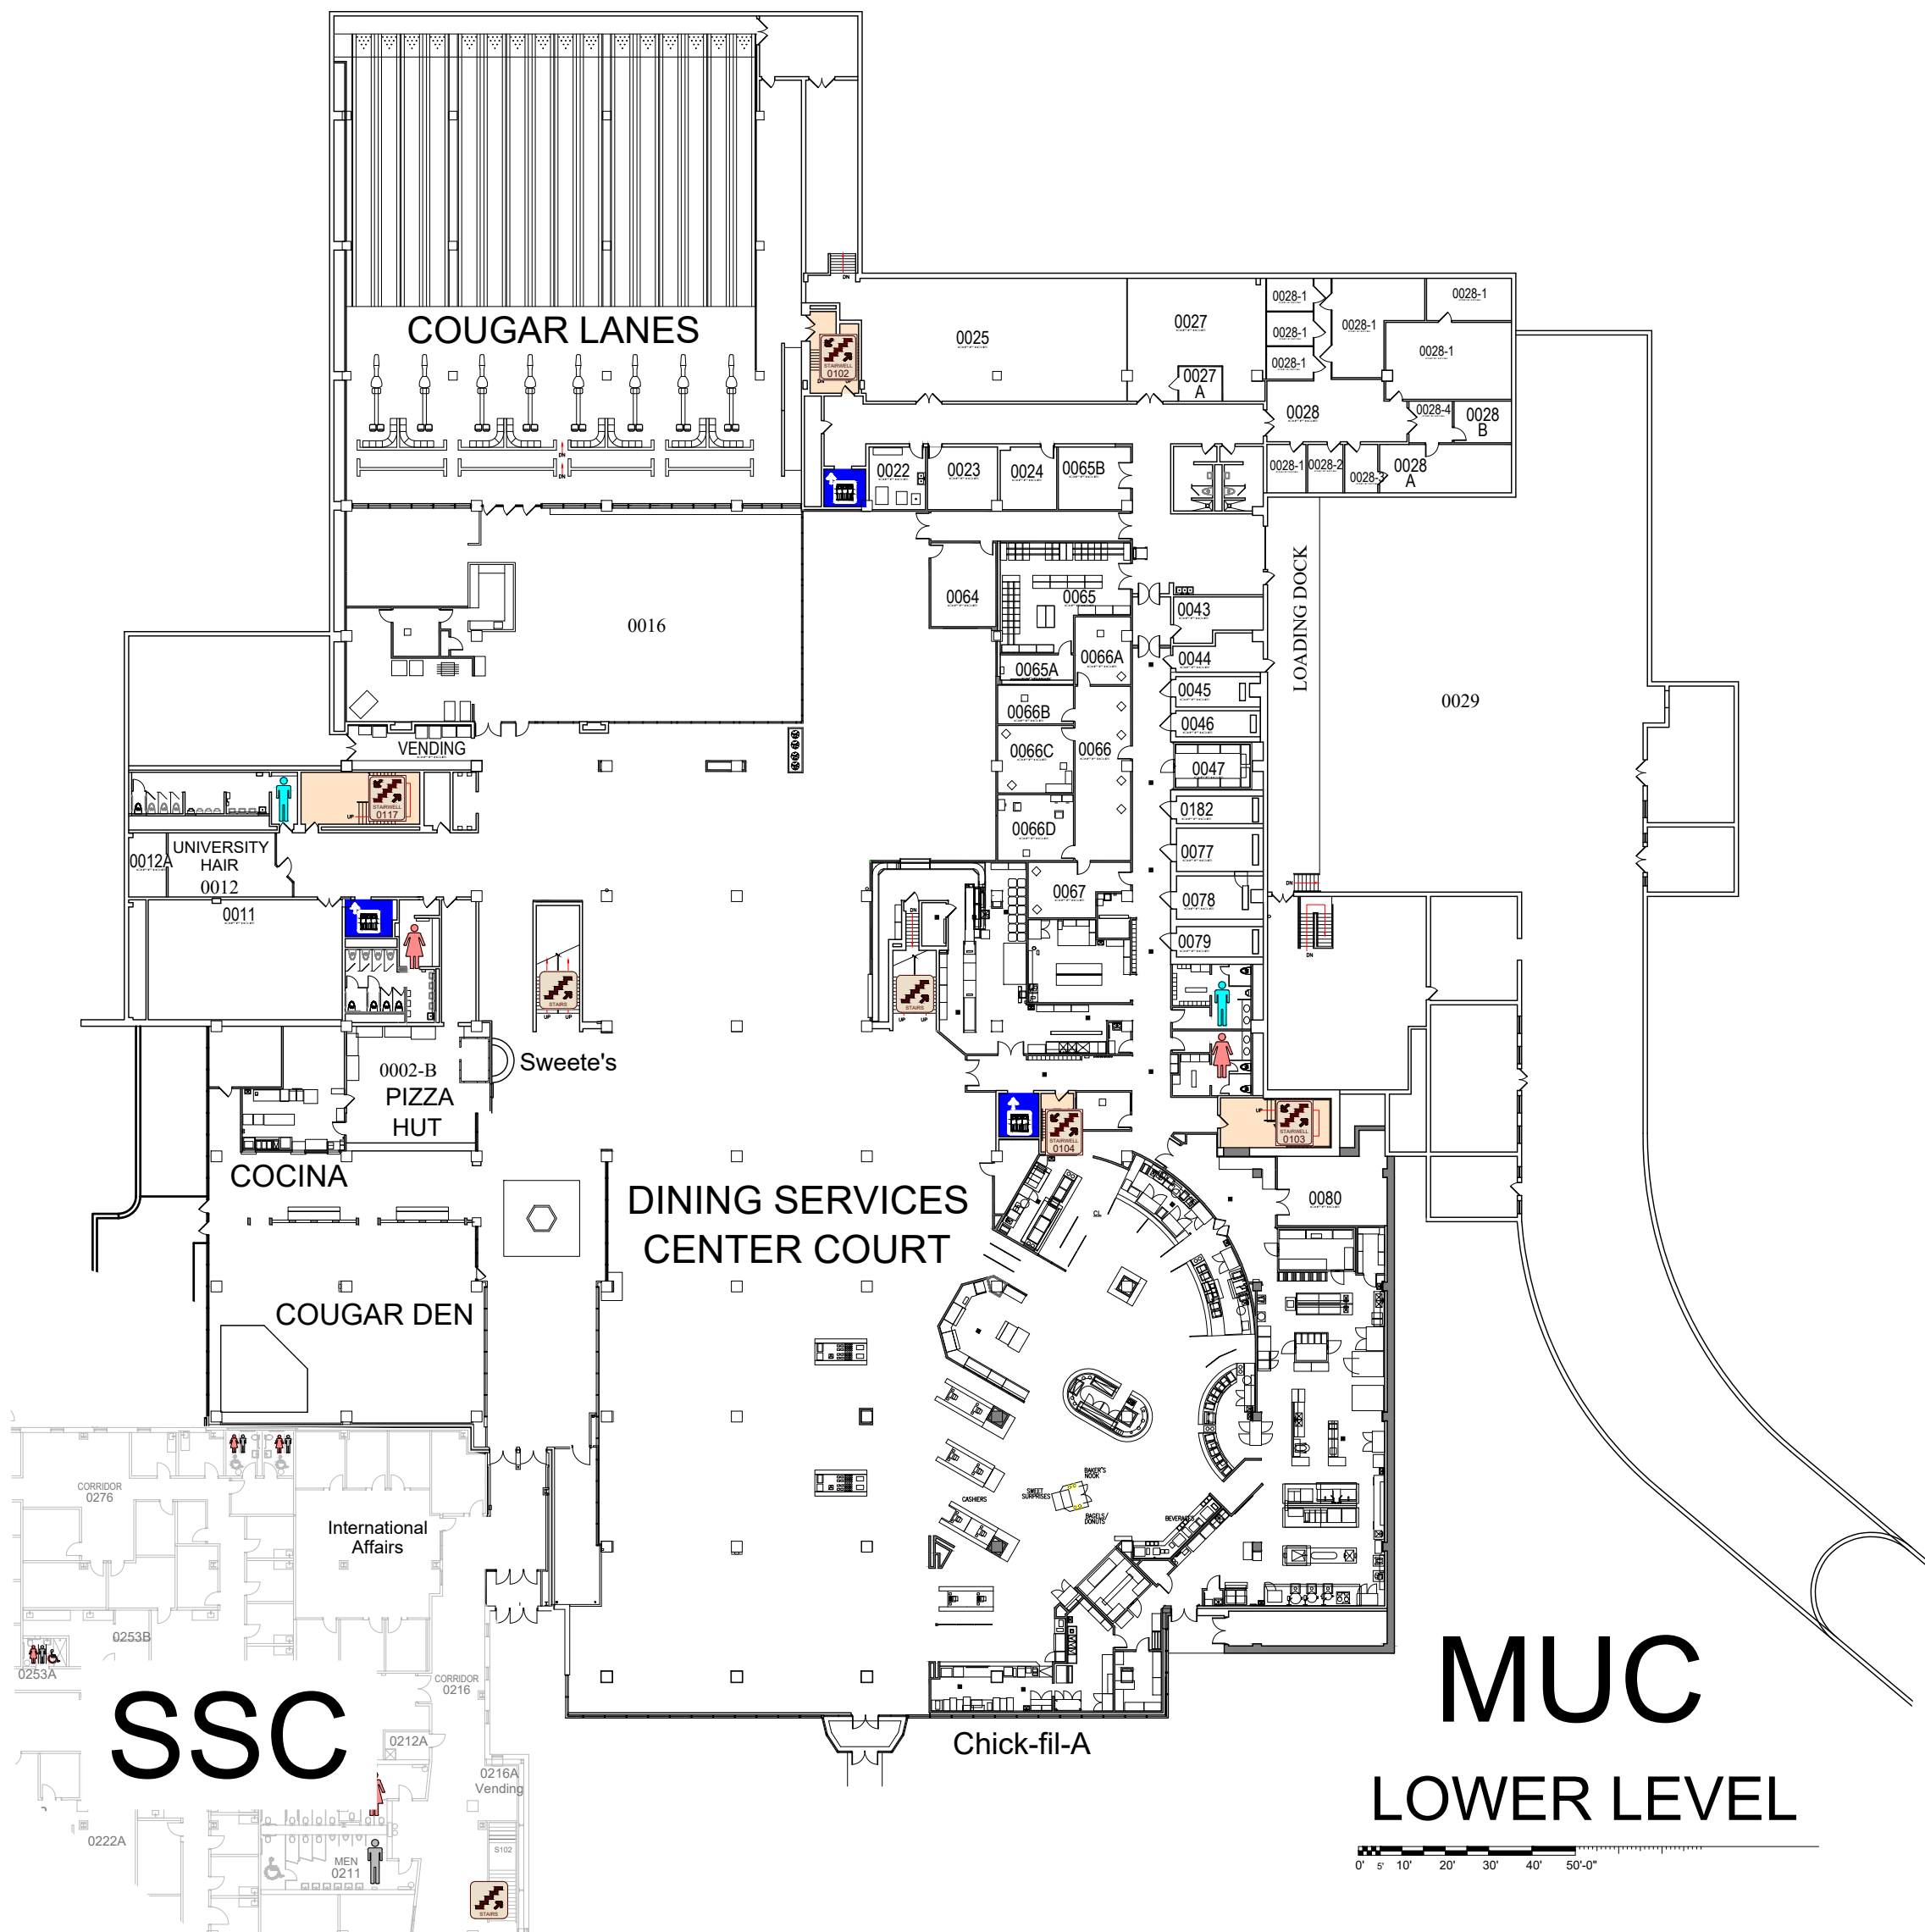

Morris University Center

DIRECTORY

-  ITS Help Desk
-  Welcome Desk
- Administration Office
- Alestle
- Busey Bank
- Cougar Lanes
- Cougar Cupboard
- Cougar Store, The

- 1st FLOOR Center of Student Diversity and Inclusion
- 1st FLOOR Event Services
- 1st FLOOR Goshen Lounge
- 1st FLOOR Kimmel Student Involvement Center
- Lower Level Magnolia Room
- 2nd FLOOR MUC Marketing
- 1st FLOOR University Hair
- Wellness Room

- 2nd FLOOR
- 2nd FLOOR
- 1st FLOOR
- 1st FLOOR
- 2nd FLOOR
- 2nd FLOOR
- Lower Level
- 1st FLOOR

- MERIDIAN BALLROOM**
- Meridian Ballroom 1st FLOOR
 - Pre-Function 1st FLOOR
 - Green Room 1st FLOOR
- DINING SERVICES**
- Auntie Anne's 1st FLOOR
 - Chick-fil-A Lower Level
 - Cocina Lower Level
 - Cougar Den Lower Level
 - Cougar Store, The 1st FLOOR
 - Fixins' 2nd FLOOR
 - Pizza Hut Lower Level
 - Starbucks Coffee 1st FLOOR
 - Sweetie's Lower Level
 - Union Station 1st FLOOR

- CONFERENCE ROOMS**
- BOARD ROOM 2nd FLOOR
 - DOGWOOD ROOM 2nd FLOOR
 - HACKBERRY ROOM 2nd FLOOR
 - HICKORY ROOM 2nd FLOOR
 - ILLINOIS ROOM 2nd FLOOR
 - INTERNATIONAL ROOM 2nd FLOOR
 - MAPLE ROOM 2nd FLOOR
 - MISSISSIPPI ROOM 2nd FLOOR
 - MISSOURI ROOM 2nd FLOOR
 - OAK ROOM 2nd FLOOR
 - REDBUD ROOM 2nd FLOOR
 - UNIVERSITY CLUB 2nd FLOOR
 - WILLOW ROOM 2nd FLOOR

Morris University Center

Student Success Center

LOWER LEVEL

Morris University Center

1st FLOOR

2nd FLOOR

Morris University Center

EMERGENCY STORM SHELTERS