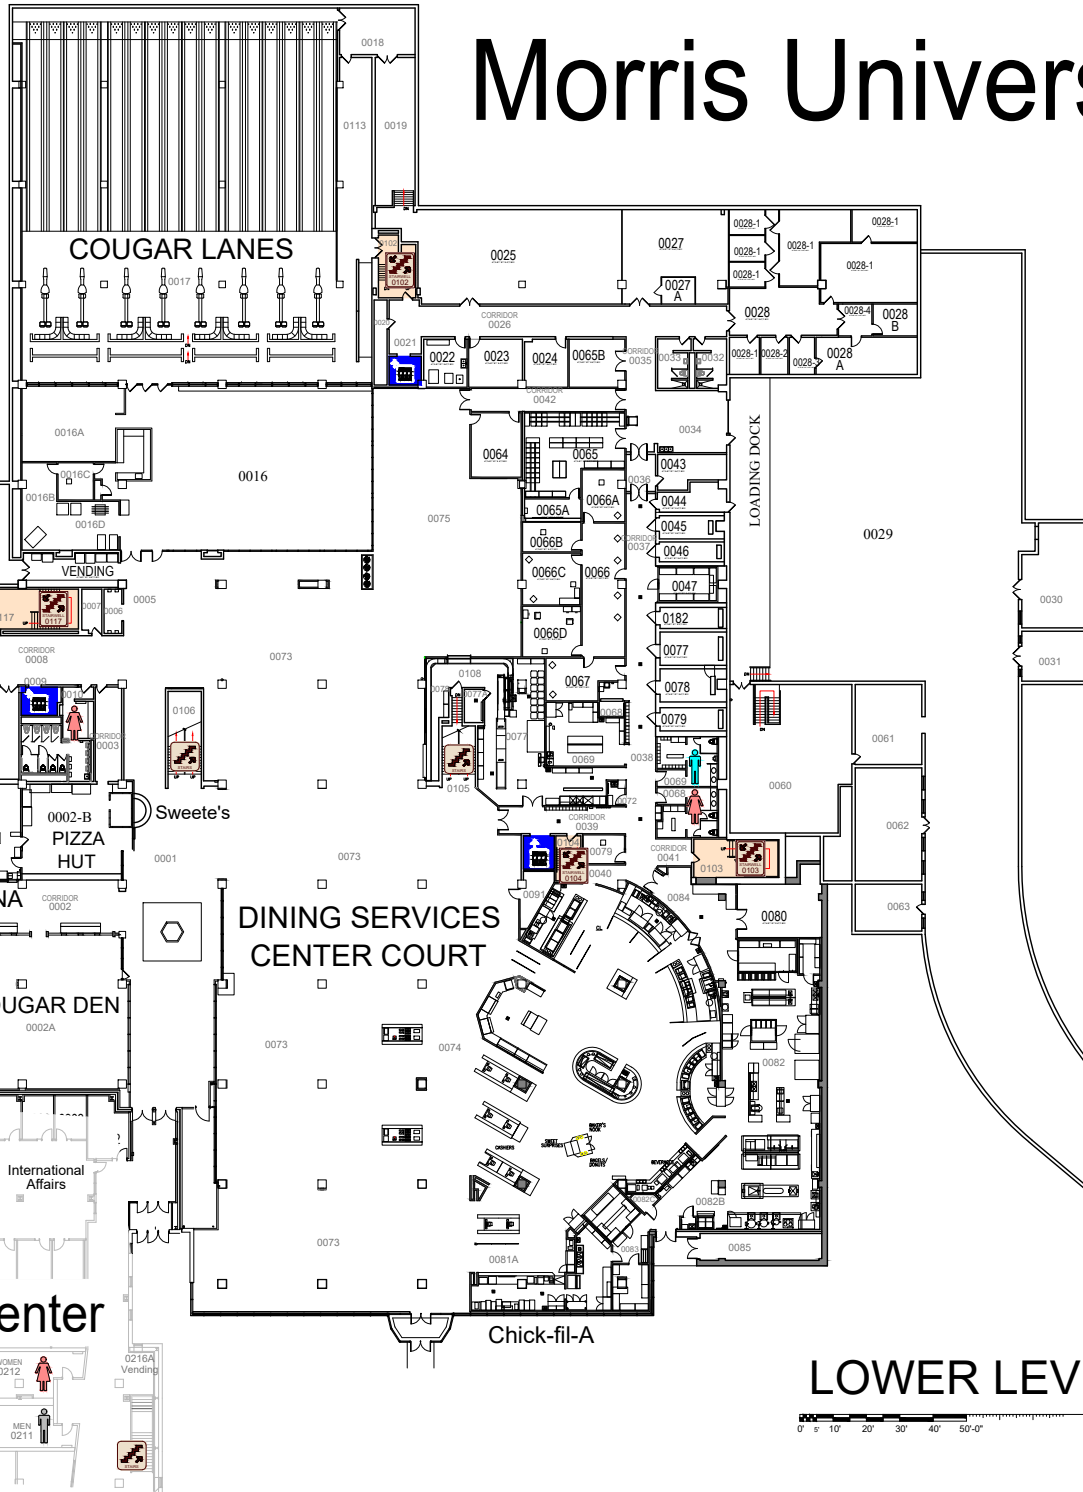

Morris University Center

DIRECTORY

-  ITS Help Desk
-  Welcome Desk
- Administration Office
- Alestle
- Busey Bank
- Cougar Lanes
- Cougar Cupboard
- Cougar Store, The

- 1st FLOOR Center of Student Diversity and Inclusion
- 1st FLOOR Event Services
- 1st FLOOR Goshen Lounge
- 1st FLOOR Kimmel Student Involvement Center
- Lower Level Magnolia Room
- 2nd FLOOR MUC Marketing
- 1st FLOOR University Hair
- Wellness Room

- 2nd FLOOR
- 2nd FLOOR
- 1st FLOOR
- 1st FLOOR
- 2nd FLOOR
- 2nd FLOOR
- Lower Level
- 1st FLOOR

- MERIDIAN BALLROOM**
- Meridian Ballroom 1st FLOOR
 - Pre-Function 1st FLOOR
 - Green Room 1st FLOOR
- DINING SERVICES**
- Auntie Anne's 1st FLOOR
 - Chick-fil-A Lower Level
 - Cocina Lower Level
 - Cougar Den Lower Level
 - Cougar Store, The 1st FLOOR
 - Fixins' 2nd FLOOR
 - Pizza Hut Lower Level
 - Starbucks Coffee 1st FLOOR
 - Sweetie's Lower Level
 - Union Station 1st FLOOR

- CONFERENCE ROOMS**
- BOARD ROOM 2nd FLOOR
 - DOGWOOD ROOM 2nd FLOOR
 - HACKBERRY ROOM 2nd FLOOR
 - HICKORY ROOM 2nd FLOOR
 - ILLINOIS ROOM 2nd FLOOR
 - INTERNATIONAL ROOM 2nd FLOOR
 - MAPLE ROOM 2nd FLOOR
 - MISSISSIPPI ROOM 2nd FLOOR
 - MISSOURI ROOM 2nd FLOOR
 - OAK ROOM 2nd FLOOR
 - REDBUD ROOM 2nd FLOOR
 - UNIVERSITY CLUB 2nd FLOOR
 - WILLOW ROOM 2nd FLOOR

Morris University Center

Student Success Center

LOWER LEVEL

Morris University Center

1st FLOOR

2nd FLOOR

Morris University Center

EMERGENCY STORM SHELTERS