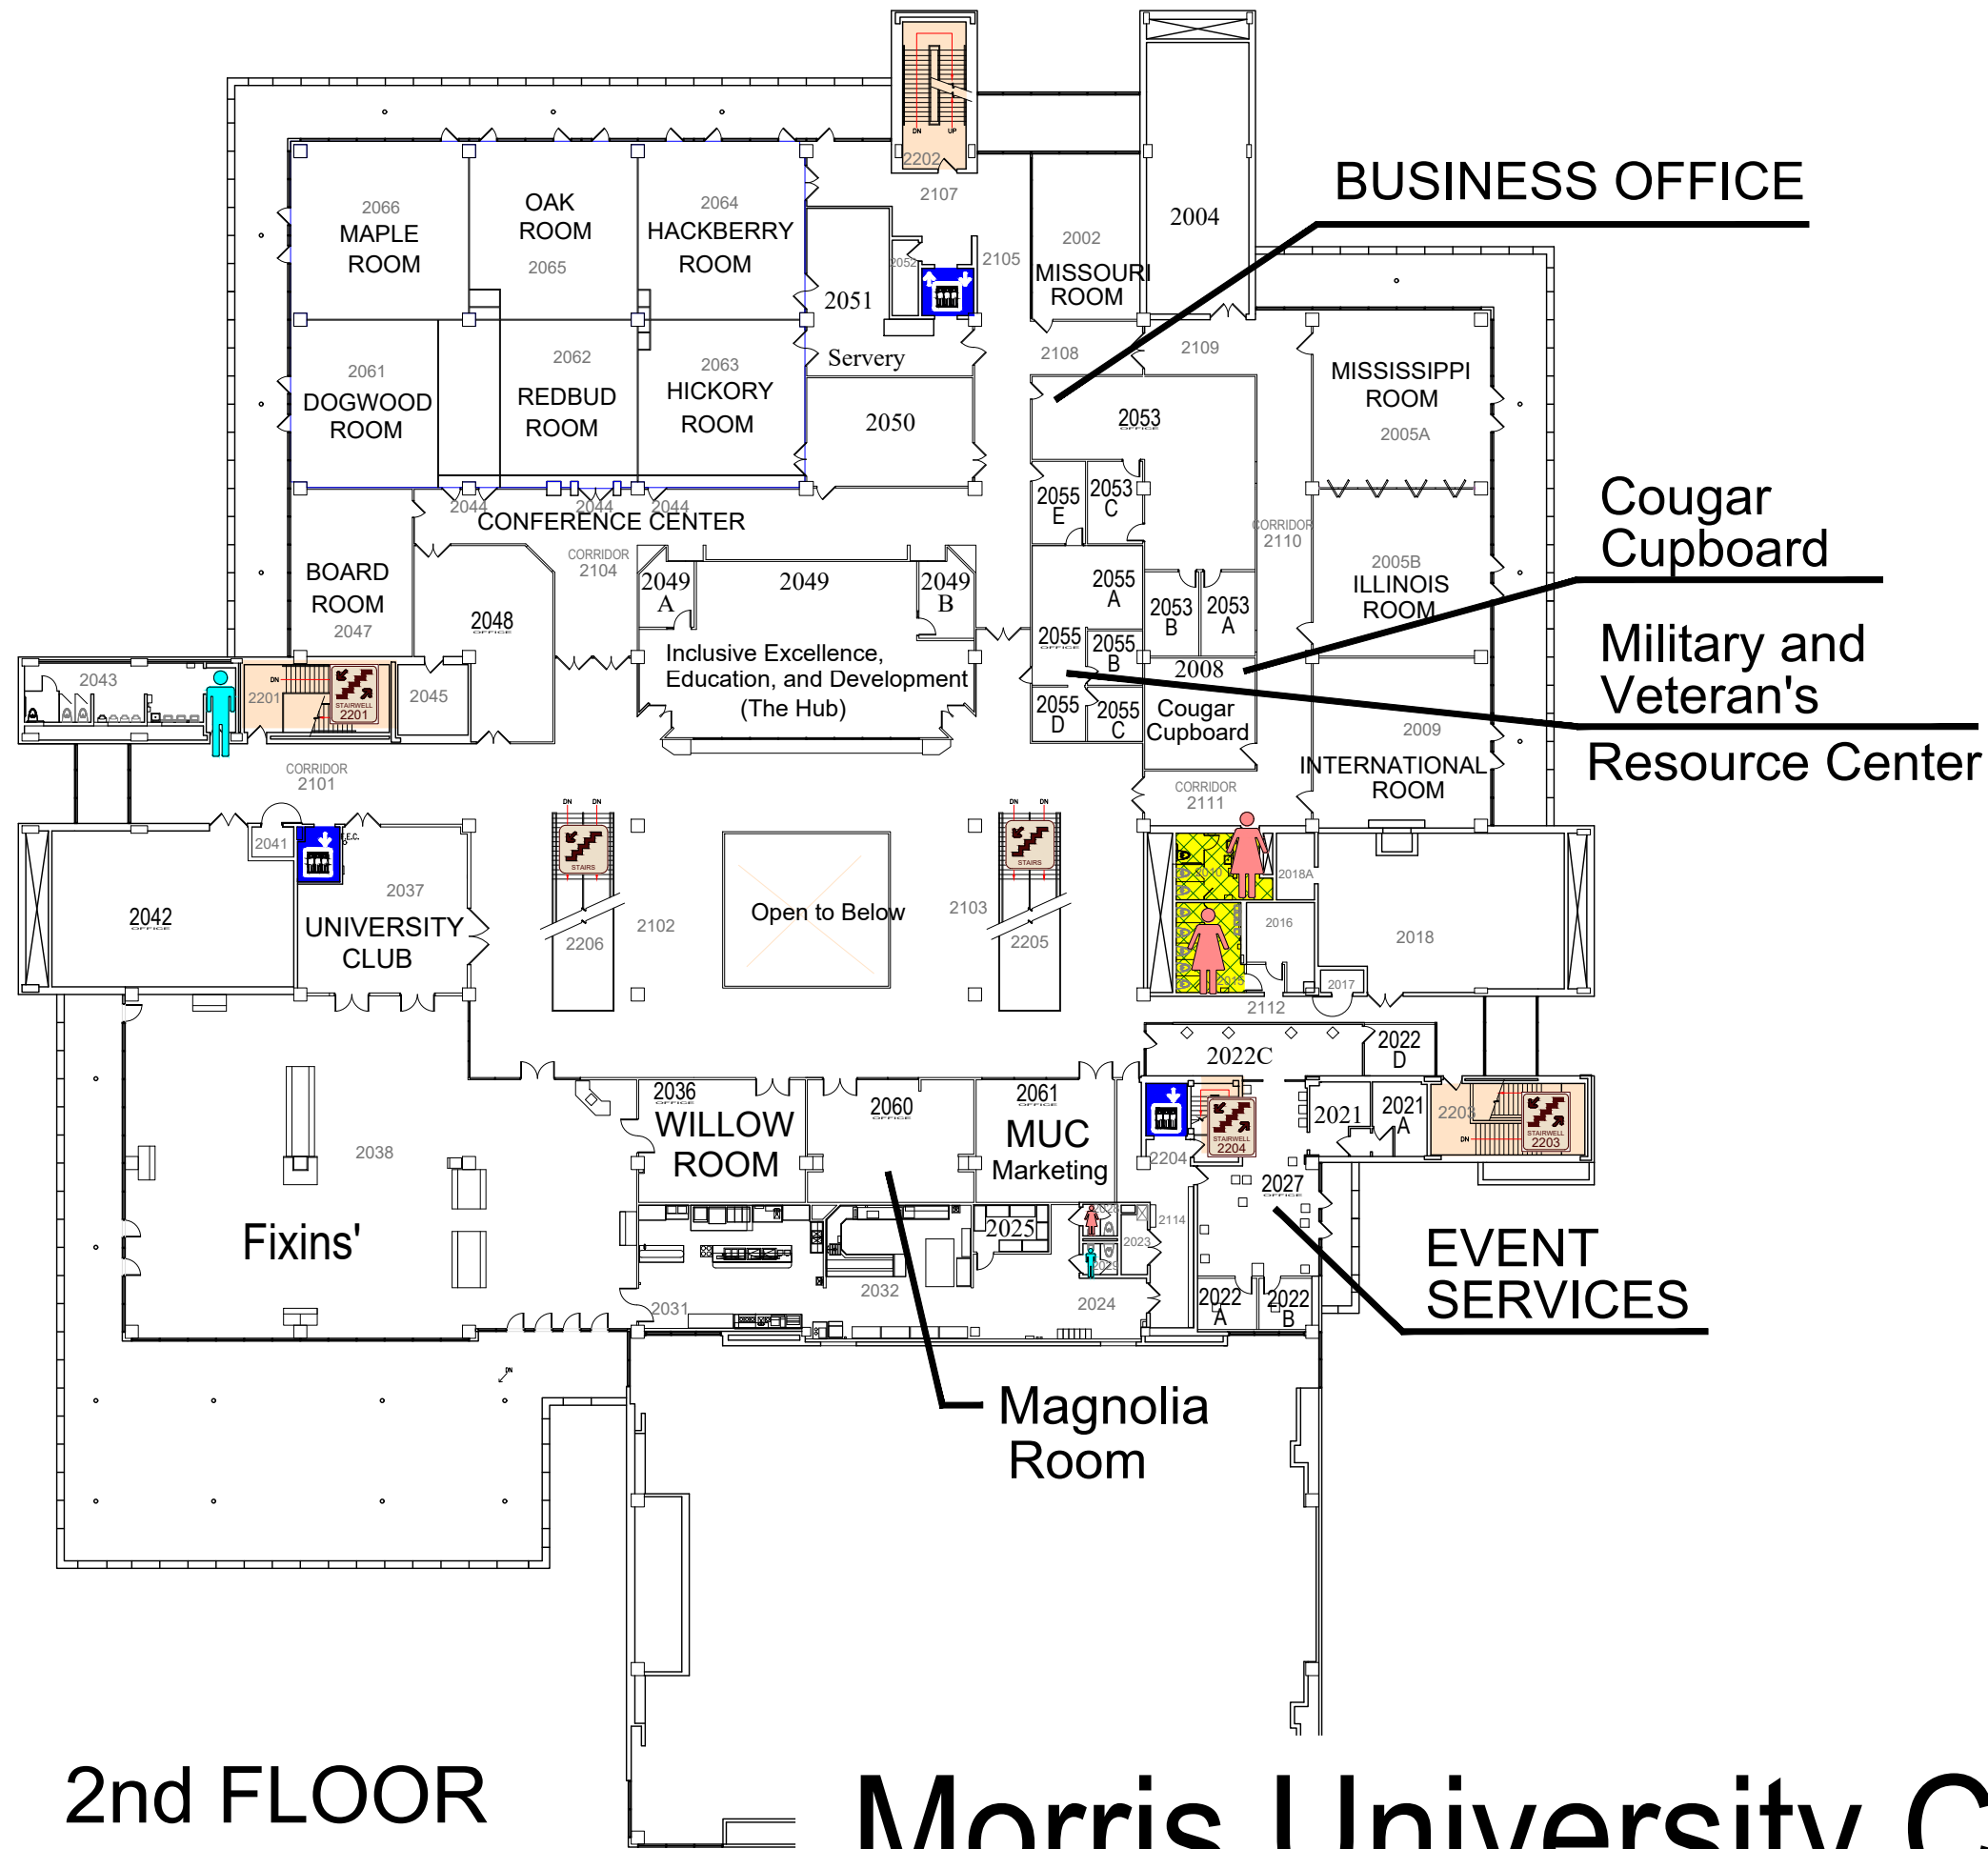

Morris University Center

DIRECTORY

-  ITS Help Desk
-  Welcome Desk
- Administration Office
- Alestle
- Busey Bank
- Cougar Lanes
- Cougar Cupboard
- Cougar Store, The

- 1st FLOOR Center of Student Diversity and Inclusion
- 1st FLOOR Event Services
- 1st FLOOR Goshen Lounge
- 1st FLOOR Kimmel Student Involvement Center
- Lower Level Magnolia Room
- 2nd FLOOR MUC Marketing
- 1st FLOOR University Hair
- Wellness Room

- 2nd FLOOR
- 2nd FLOOR
- 1st FLOOR
- 1st FLOOR
- 2nd FLOOR
- 2nd FLOOR
- Lower Level
- 1st FLOOR

- MERIDIAN BALLROOM**
- Meridian Ballroom 1st FLOOR
 - Pre-Function 1st FLOOR
 - Green Room 1st FLOOR
- DINING SERVICES**
- Auntie Anne's 1st FLOOR
 - Chick-fil-A Lower Level
 - Cocina Lower Level
 - Cougar Den Lower Level
 - Cougar Store, The 1st FLOOR
 - Fixins' 2nd FLOOR
 - Pizza Hut Lower Level
 - Starbucks Coffee 1st FLOOR
 - Sweetie's Lower Level
 - Union Station 1st FLOOR

- CONFERENCE ROOMS**
- BOARD ROOM 2nd FLOOR
 - DOGWOOD ROOM 2nd FLOOR
 - HACKBERRY ROOM 2nd FLOOR
 - HICKORY ROOM 2nd FLOOR
 - ILLINOIS ROOM 2nd FLOOR
 - INTERNATIONAL ROOM 2nd FLOOR
 - MAPLE ROOM 2nd FLOOR
 - MISSISSIPPI ROOM 2nd FLOOR
 - MISSOURI ROOM 2nd FLOOR
 - OAK ROOM 2nd FLOOR
 - REDBUD ROOM 2nd FLOOR
 - UNIVERSITY CLUB 2nd FLOOR
 - WILLOW ROOM 2nd FLOOR

Morris University Center

Student Success Center

LOWER LEVEL

Morris University Center

1st FLOOR

2nd FLOOR

Morris University Center

EMERGENCY STORM SHELTERS