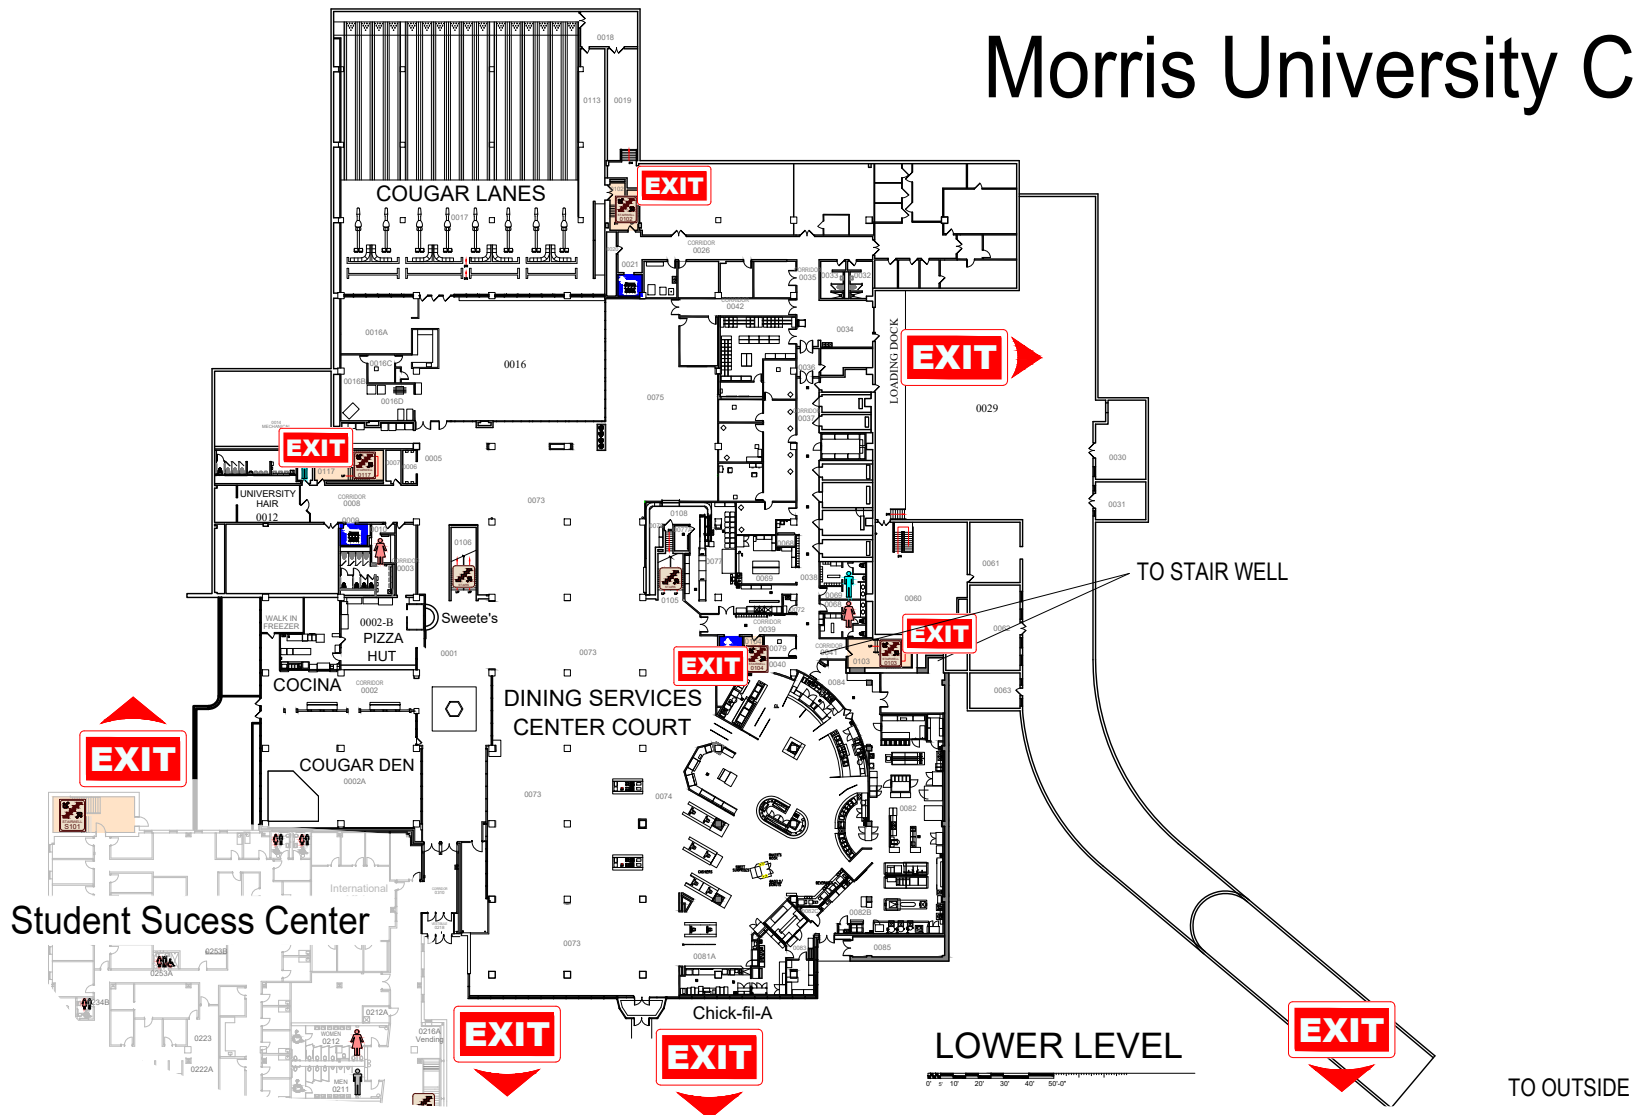

Morris University Center

DIRECTORY

-  ITS Help Desk
-  Welcome Desk
- Administration Office
- Alestle
- Busey Bank
- Cougar Lanes
- Cougar Cupboard
- Cougar Store, The

- 1st FLOOR Center of Student Diversity and Inclusion
- 1st FLOOR Event Services
- 1st FLOOR Goshen Lounge
- 1st FLOOR Kimmel Student Involvement Center
- Lower Level Magnolia Room
- 2nd FLOOR MUC Marketing
- 1st FLOOR University Hair
- Wellness Room

- 2nd FLOOR
- 2nd FLOOR
- 1st FLOOR
- 1st FLOOR
- 2nd FLOOR
- 2nd FLOOR
- Lower Level
- 1st FLOOR

- MERIDIAN BALLROOM**
- Meridian Ballroom 1st FLOOR
 - Pre-Function 1st FLOOR
 - Green Room 1st FLOOR
- DINING SERVICES**
- Auntie Anne's 1st FLOOR
 - Chick-fil-A Lower Level
 - Cocina Lower Level
 - Cougar Den Lower Level
 - Cougar Store, The 1st FLOOR
 - Fixins' 2nd FLOOR
 - Pizza Hut Lower Level
 - Starbucks Coffee 1st FLOOR
 - Sweetie's Lower Level
 - Union Station 1st FLOOR

In event you can not get to a Primary Shelter go to a **Secondary Storm Shelter**

located on 2nd floor

Morris University Center

2nd FLOOR

EMERGENCY EXIT PLAN

EXIT IN CASE OF EMERGENCY USE MARKED EXITS **EXIT**

DO NOT USE OPEN STAIRS OR ELEVATORS

WHEELCHAIR USERS ARE TO GO STAIR-WELL AND WAIT FOR EMERGENCY PERSONNEL.

EXIT

Morris University Center

EMERGENCY EXIT PLAN

EXIT

IN CASE OF EMERGENCY USE MARKED EXITS

EXIT