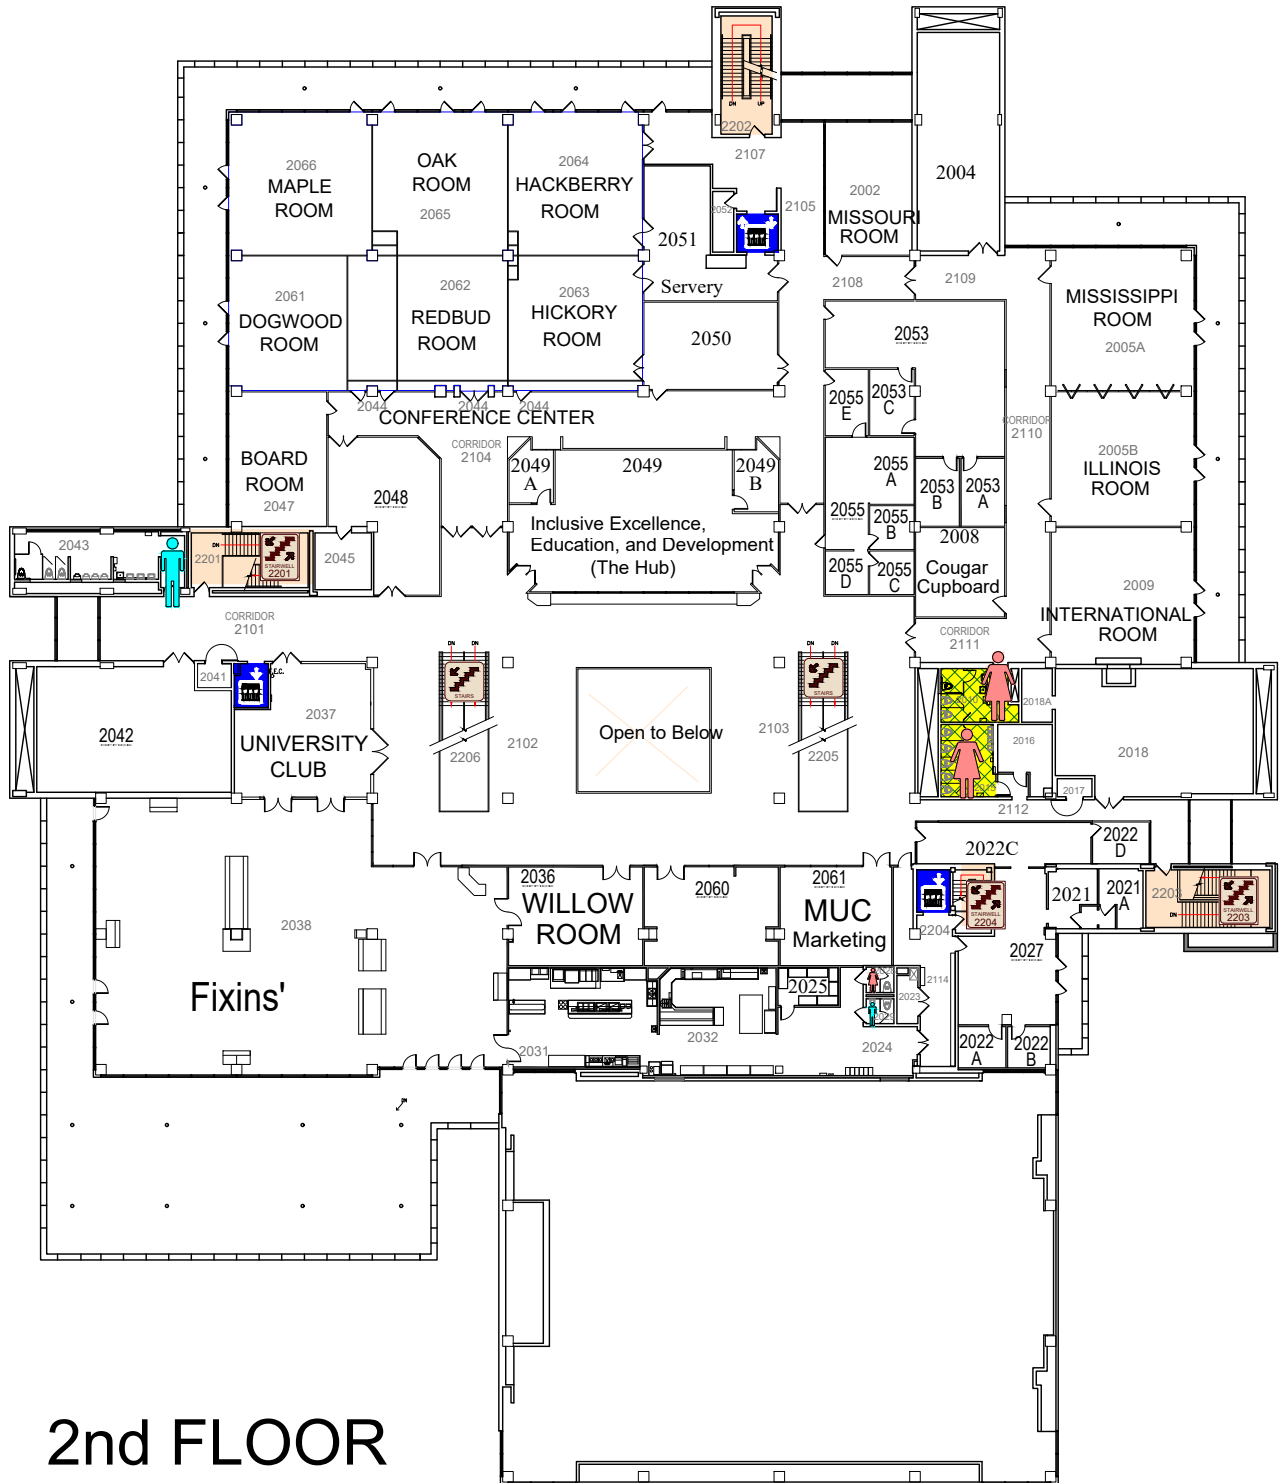

EMERGENCY STORM SHELTERS

In event of a Tornado Warning everyone should go to a Lower Level **Primary Storm Shelter**

In event you can not get to a Primary Shelter go to a **Secondary Storm Shelter**

located on 2nd floor

Morris University Center

2nd FLOOR