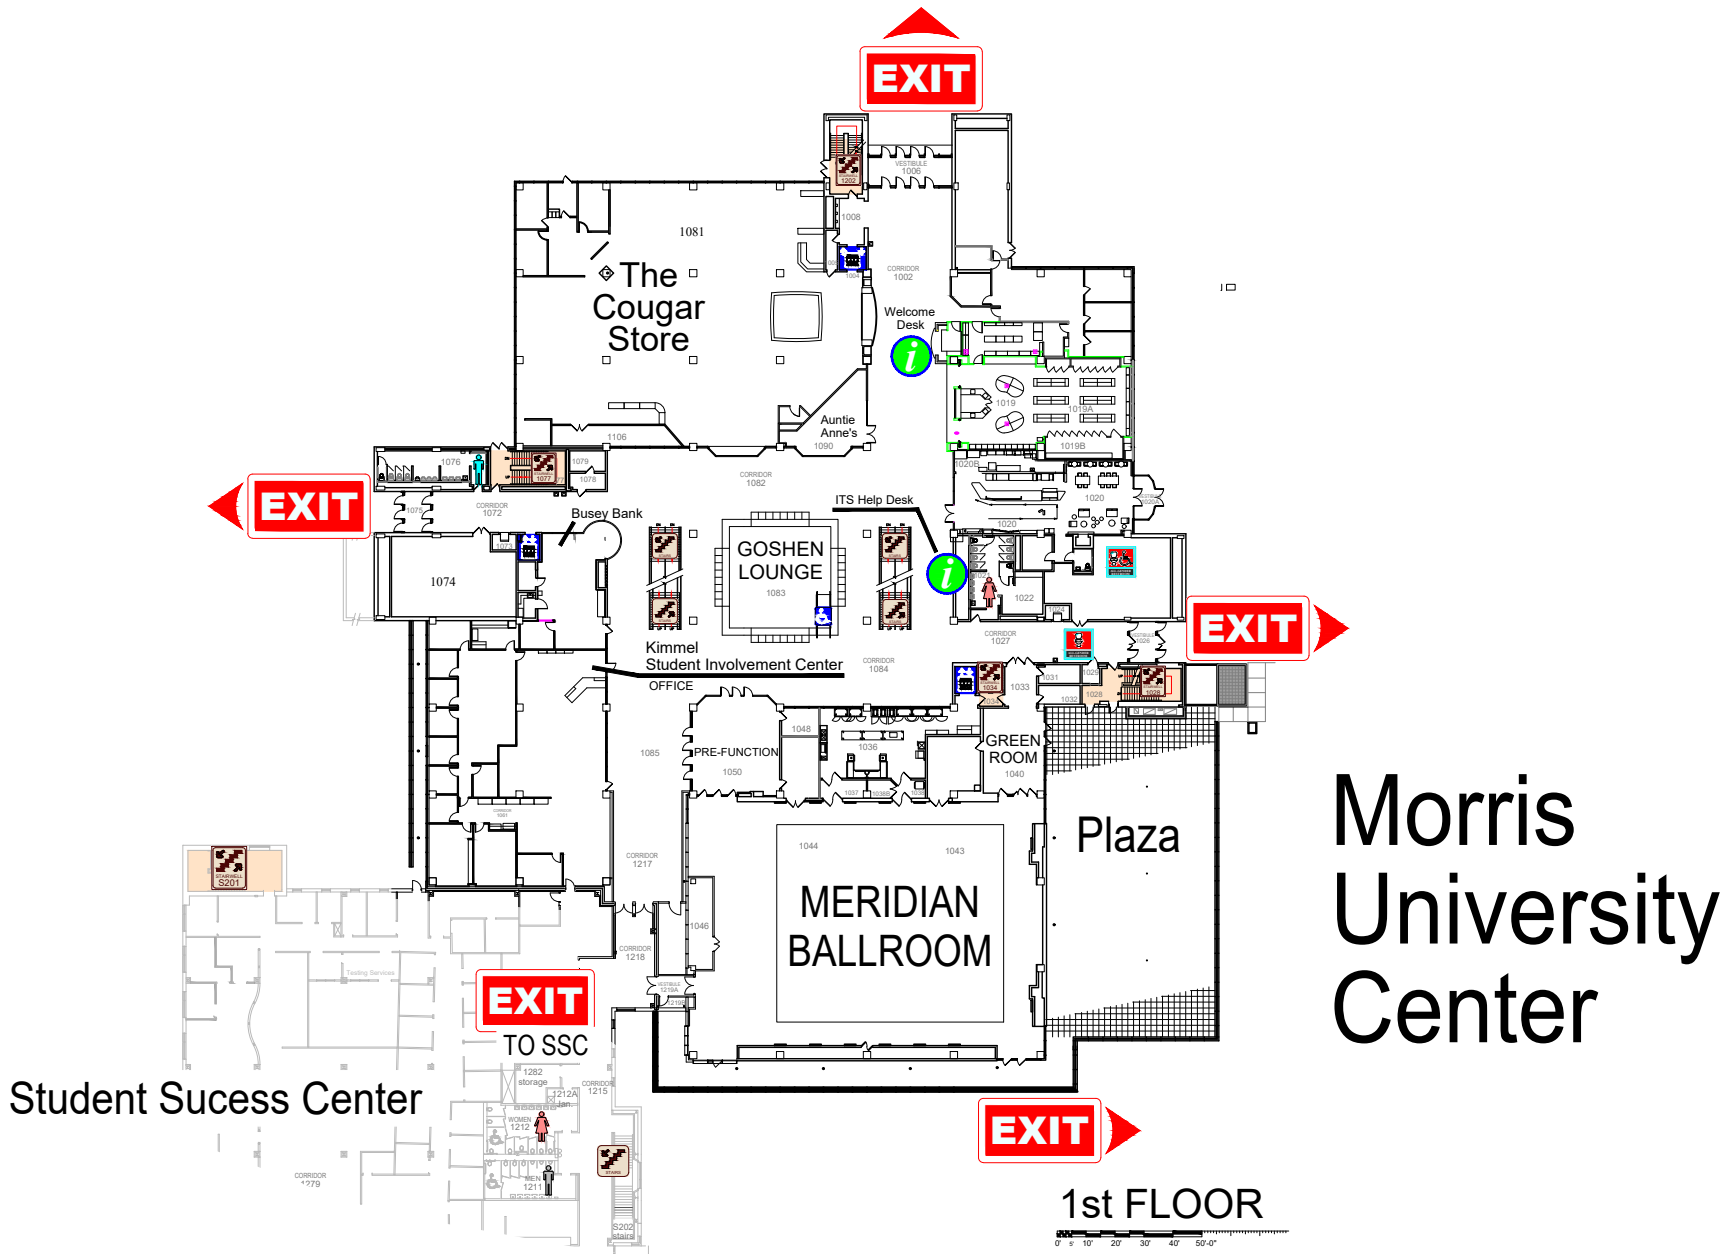

EMERGENCY EXIT PLAN

EXIT

IN CASE OF EMERGENCY USE MARKED EXITS

EXIT

DO NOT USE OPEN STAIRS OR ELEVATORS

Morris
University
Center