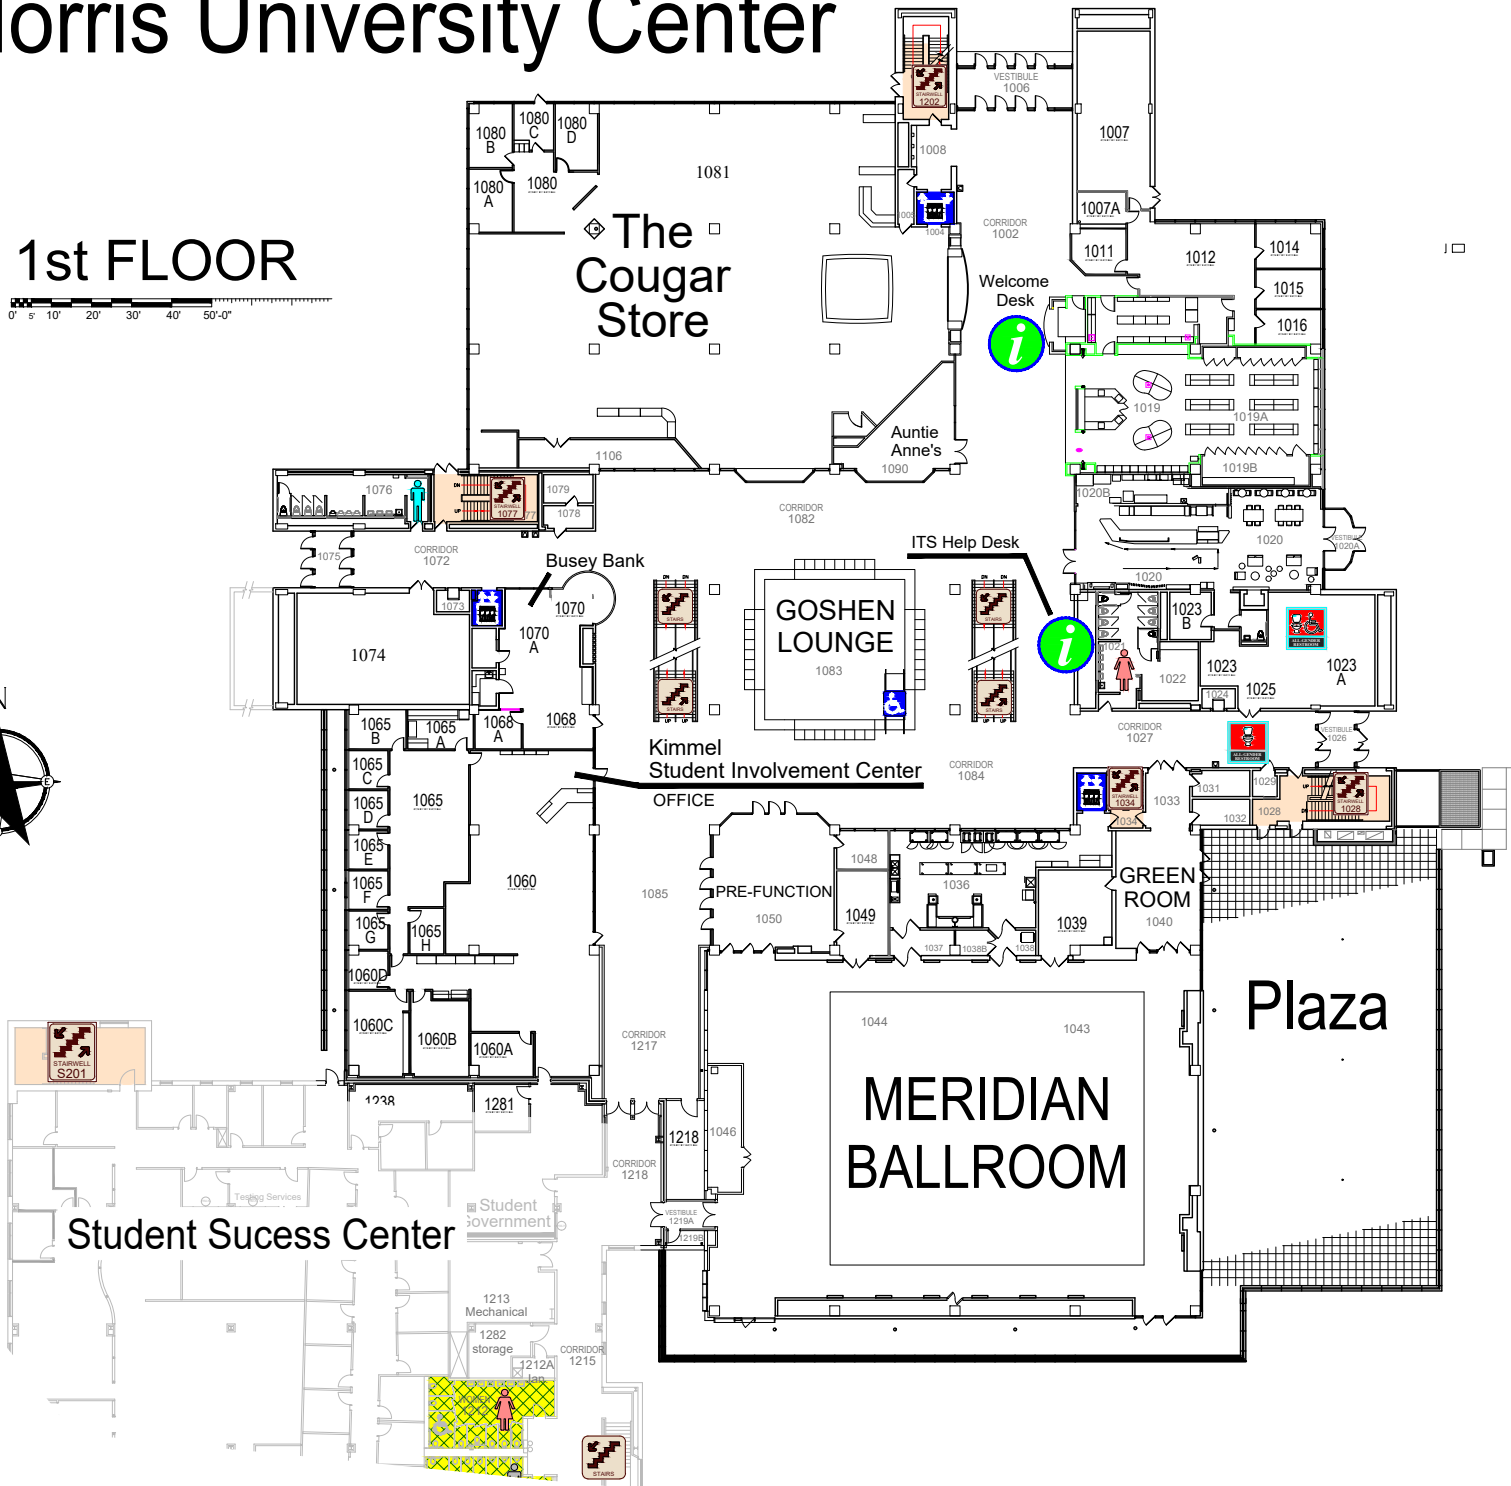

EMERGENCY STORM SHELTERS

In event of a Tornado Warning everyone should go to a Lower Level **Primary Storm Shelter**

In event you can not get to a Primary Shelter go to a **Secondary Storm Shelter**

located on 2nd floor

Morris University Center

1st FLOOR

No Storm Shelters on this Floor