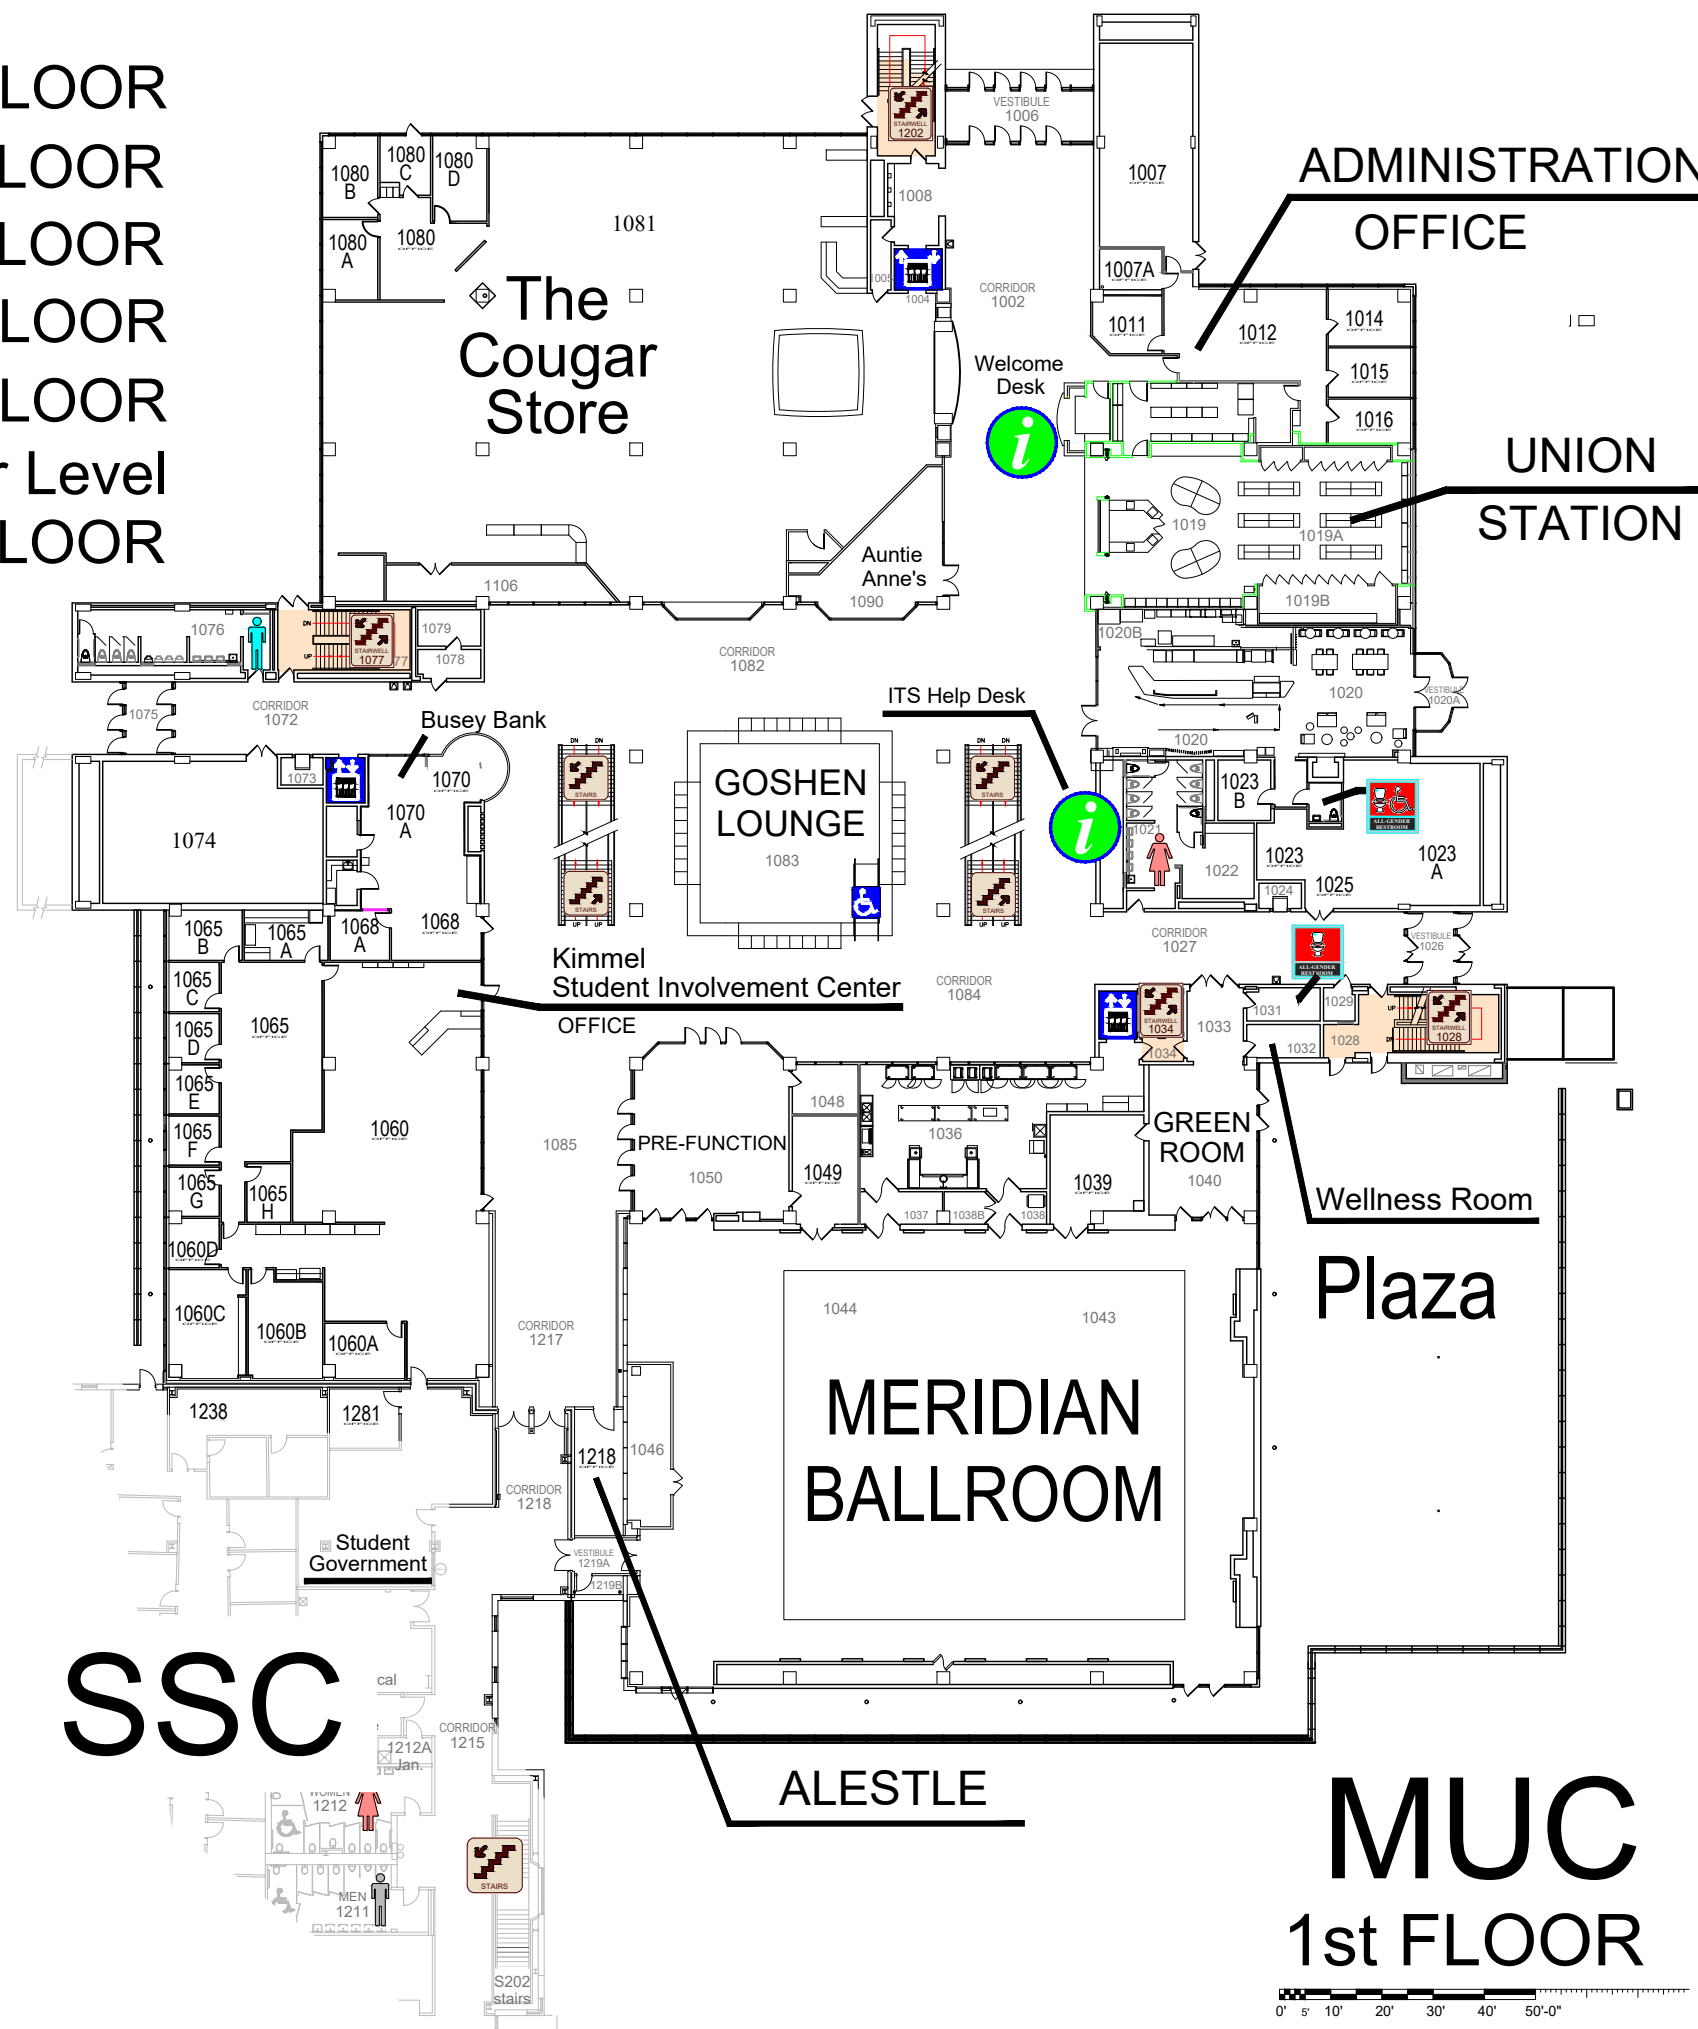

Morris University Center

DIRECTORY

-  ITS Help Desk
-  Welcome Desk
- Administration Office
- Alestle
- Busey Bank
- Cougar Lanes
- Cougar Cupboard
- Cougar Store, The

- 1st FLOOR Center of Student Diversity and Inclusion
- 1st FLOOR Event Services
- 1st FLOOR Goshen Lounge
- 1st FLOOR Kimmel Student Involvement Center
- Lower Level Magnolia Room
- 2nd FLOOR MUC Marketing
- 1st FLOOR University Hair
- Wellness Room

- 2nd FLOOR
- 2nd FLOOR
- 1st FLOOR
- 1st FLOOR
- 2nd FLOOR
- 2nd FLOOR
- Lower Level
- 1st FLOOR

- MERIDIAN BALLROOM**
- Meridian Ballroom 1st FLOOR
 - Pre-Function 1st FLOOR
 - Green Room 1st FLOOR
- DINING SERVICES**
- Auntie Anne's 1st FLOOR
 - Chick-fil-A Lower Level
 - Cocina Lower Level
 - Cougar Den Lower Level
 - Cougar Store, The 1st FLOOR
 - Fixins' 2nd FLOOR
 - Pizza Hut Lower Level
 - Starbucks Coffee 1st FLOOR
 - Sweetie's Lower Level
 - Union Station 1st FLOOR

- CONFERENCE ROOMS**
- BOARD ROOM 2nd FLOOR
 - DOGWOOD ROOM 2nd FLOOR
 - HACKBERRY ROOM 2nd FLOOR
 - HICKORY ROOM 2nd FLOOR
 - ILLINOIS ROOM 2nd FLOOR
 - INTERNATIONAL ROOM 2nd FLOOR
 - MAPLE ROOM 2nd FLOOR
 - MISSISSIPPI ROOM 2nd FLOOR
 - MISSOURI ROOM 2nd FLOOR
 - OAK ROOM 2nd FLOOR
 - REDBUD ROOM 2nd FLOOR
 - UNIVERSITY CLUB 2nd FLOOR
 - WILLOW ROOM 2nd FLOOR

Morris University Center

Student Success Center

LOWER LEVEL

Morris University Center

1st FLOOR

2nd FLOOR

Morris University Center

EMERGENCY STORM SHELTERS