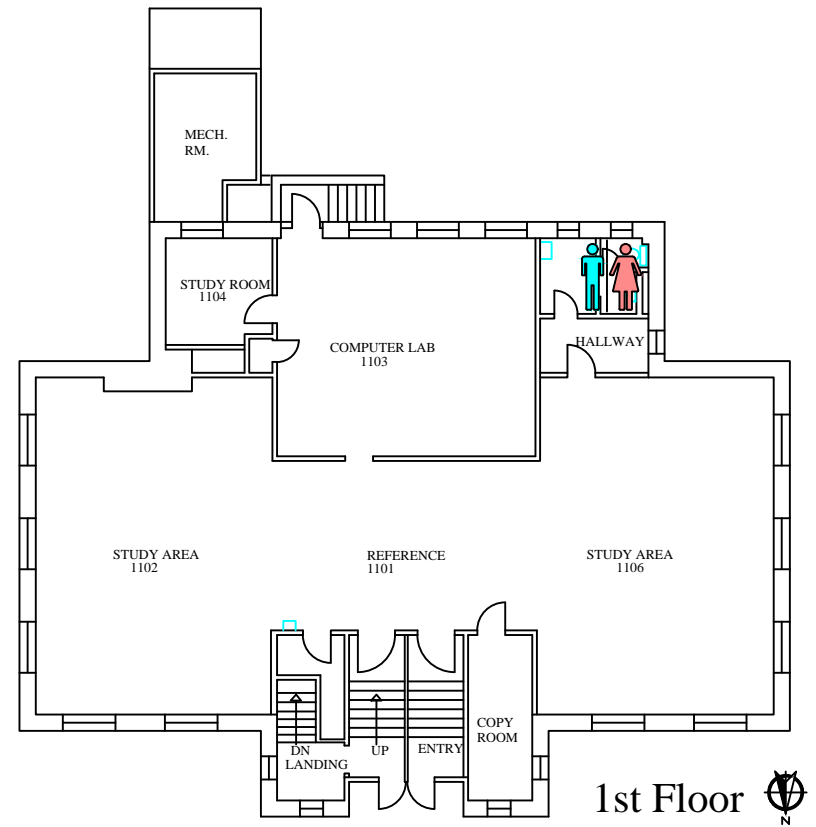

# EMERGENCY STORM SHELTERS

In event of a Tornado Warning everyone should go to the Lower Level

**PRIMARY SHELTER**

Building 8277

## Biomedical Library

Building 8277