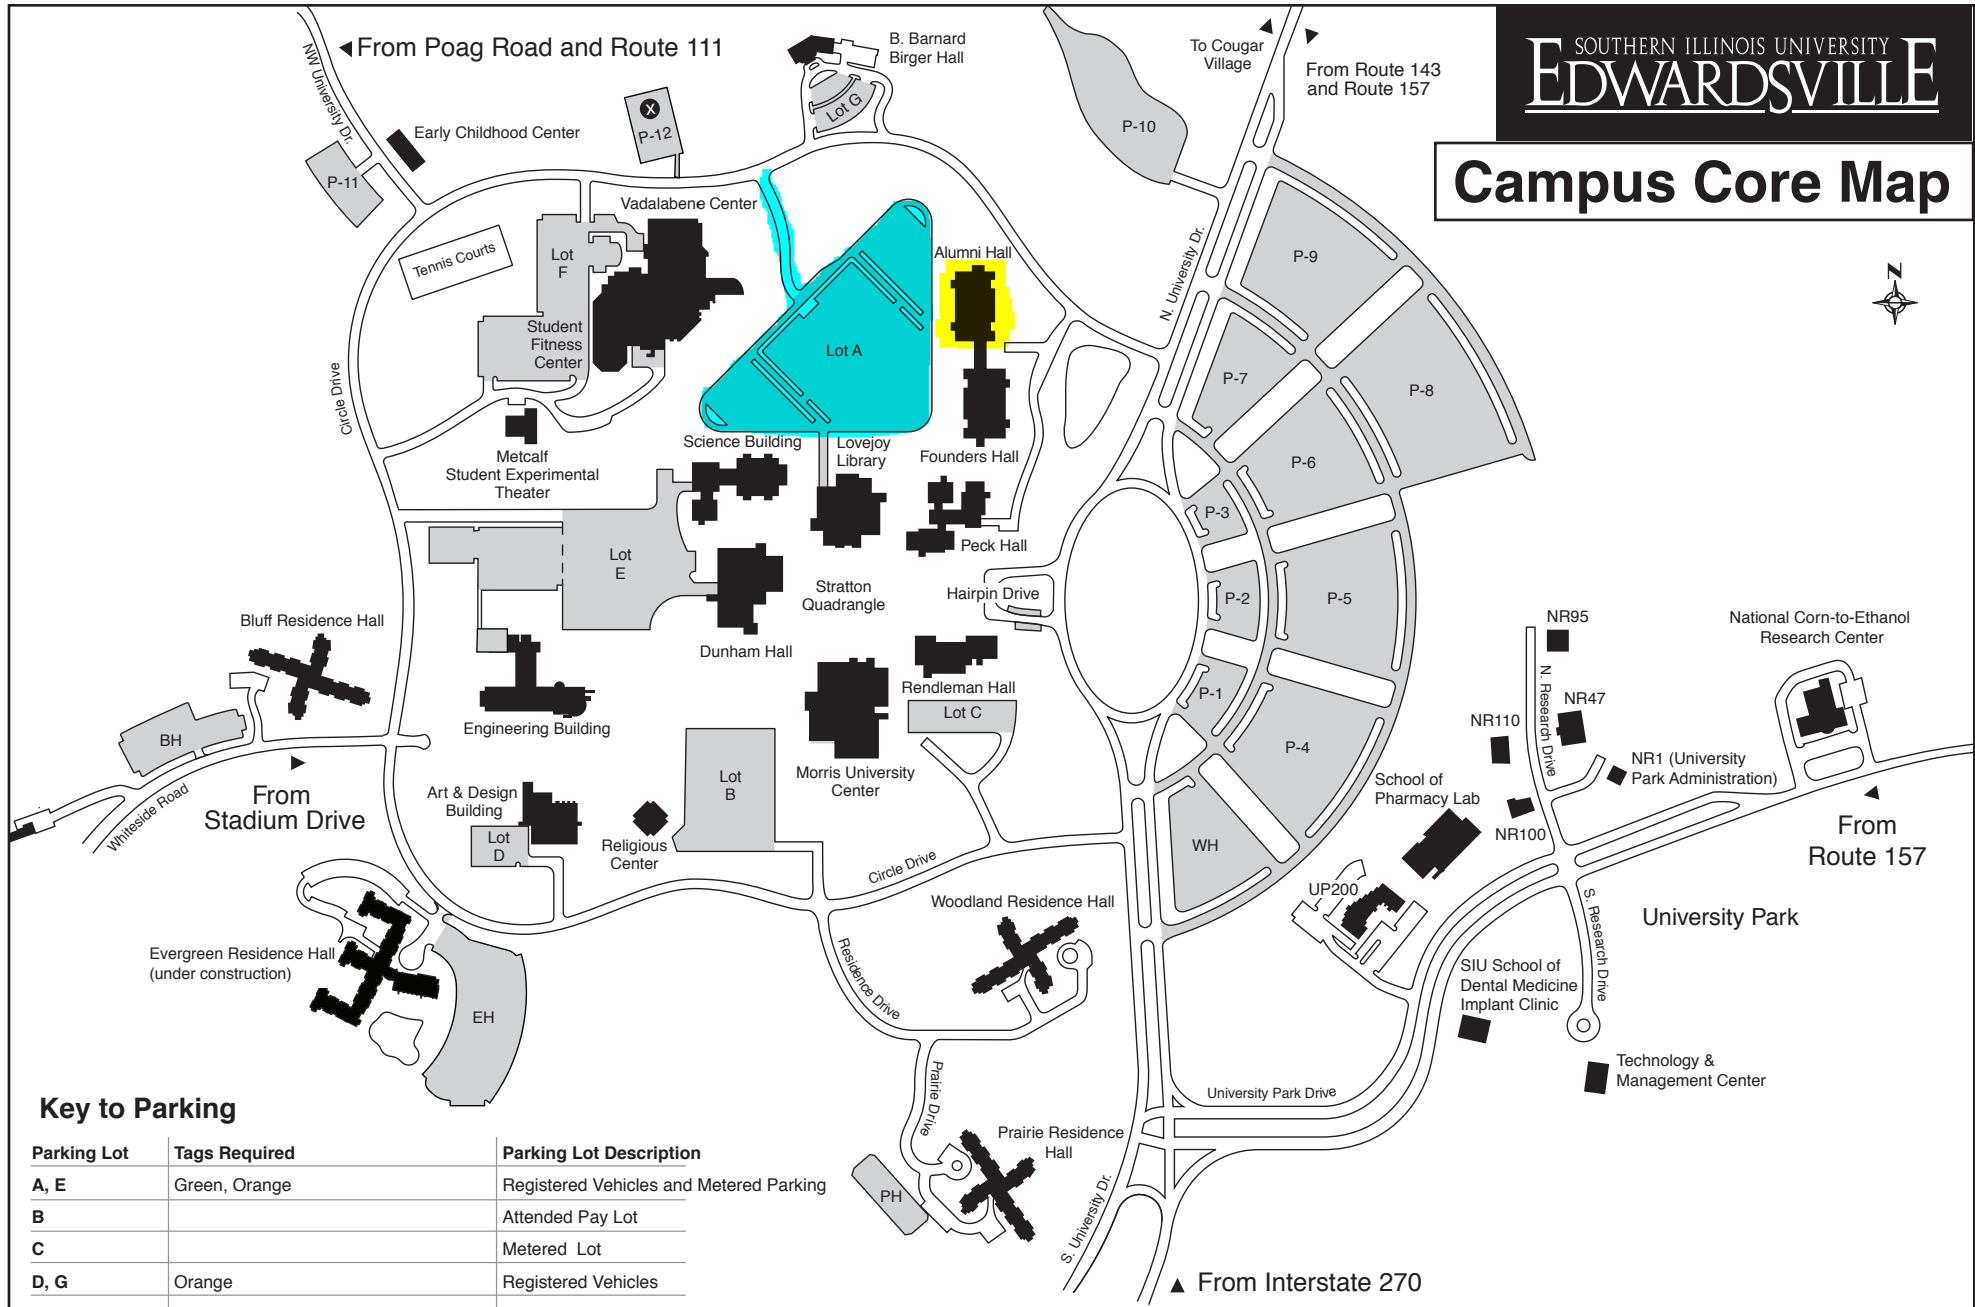

Campus Core Map

Key to Parking

Parking Lot	Tags Required	Parking Lot Description
A, E	Green, Orange	Registered Vehicles and Metered Parking
B		Attended Pay Lot
C		Metered Lot
D, G	Orange	Registered Vehicles
F	Brown; (All Current Tags after 3pm)	Registered Vehicles and Metered Parking
P4 - P12	All Current Tags	Registered Vehicles and Metered Parking
P1, P2, P3	Blue, Green; (All Current Tags after 3pm)	Registered Vehicles
BH, PH, WH, EH	RH Yellow	Registered Vehicles

Parking Information: Visitors may park in Lot B or metered portions of other lots.

* Future Site / Under Construction (X)