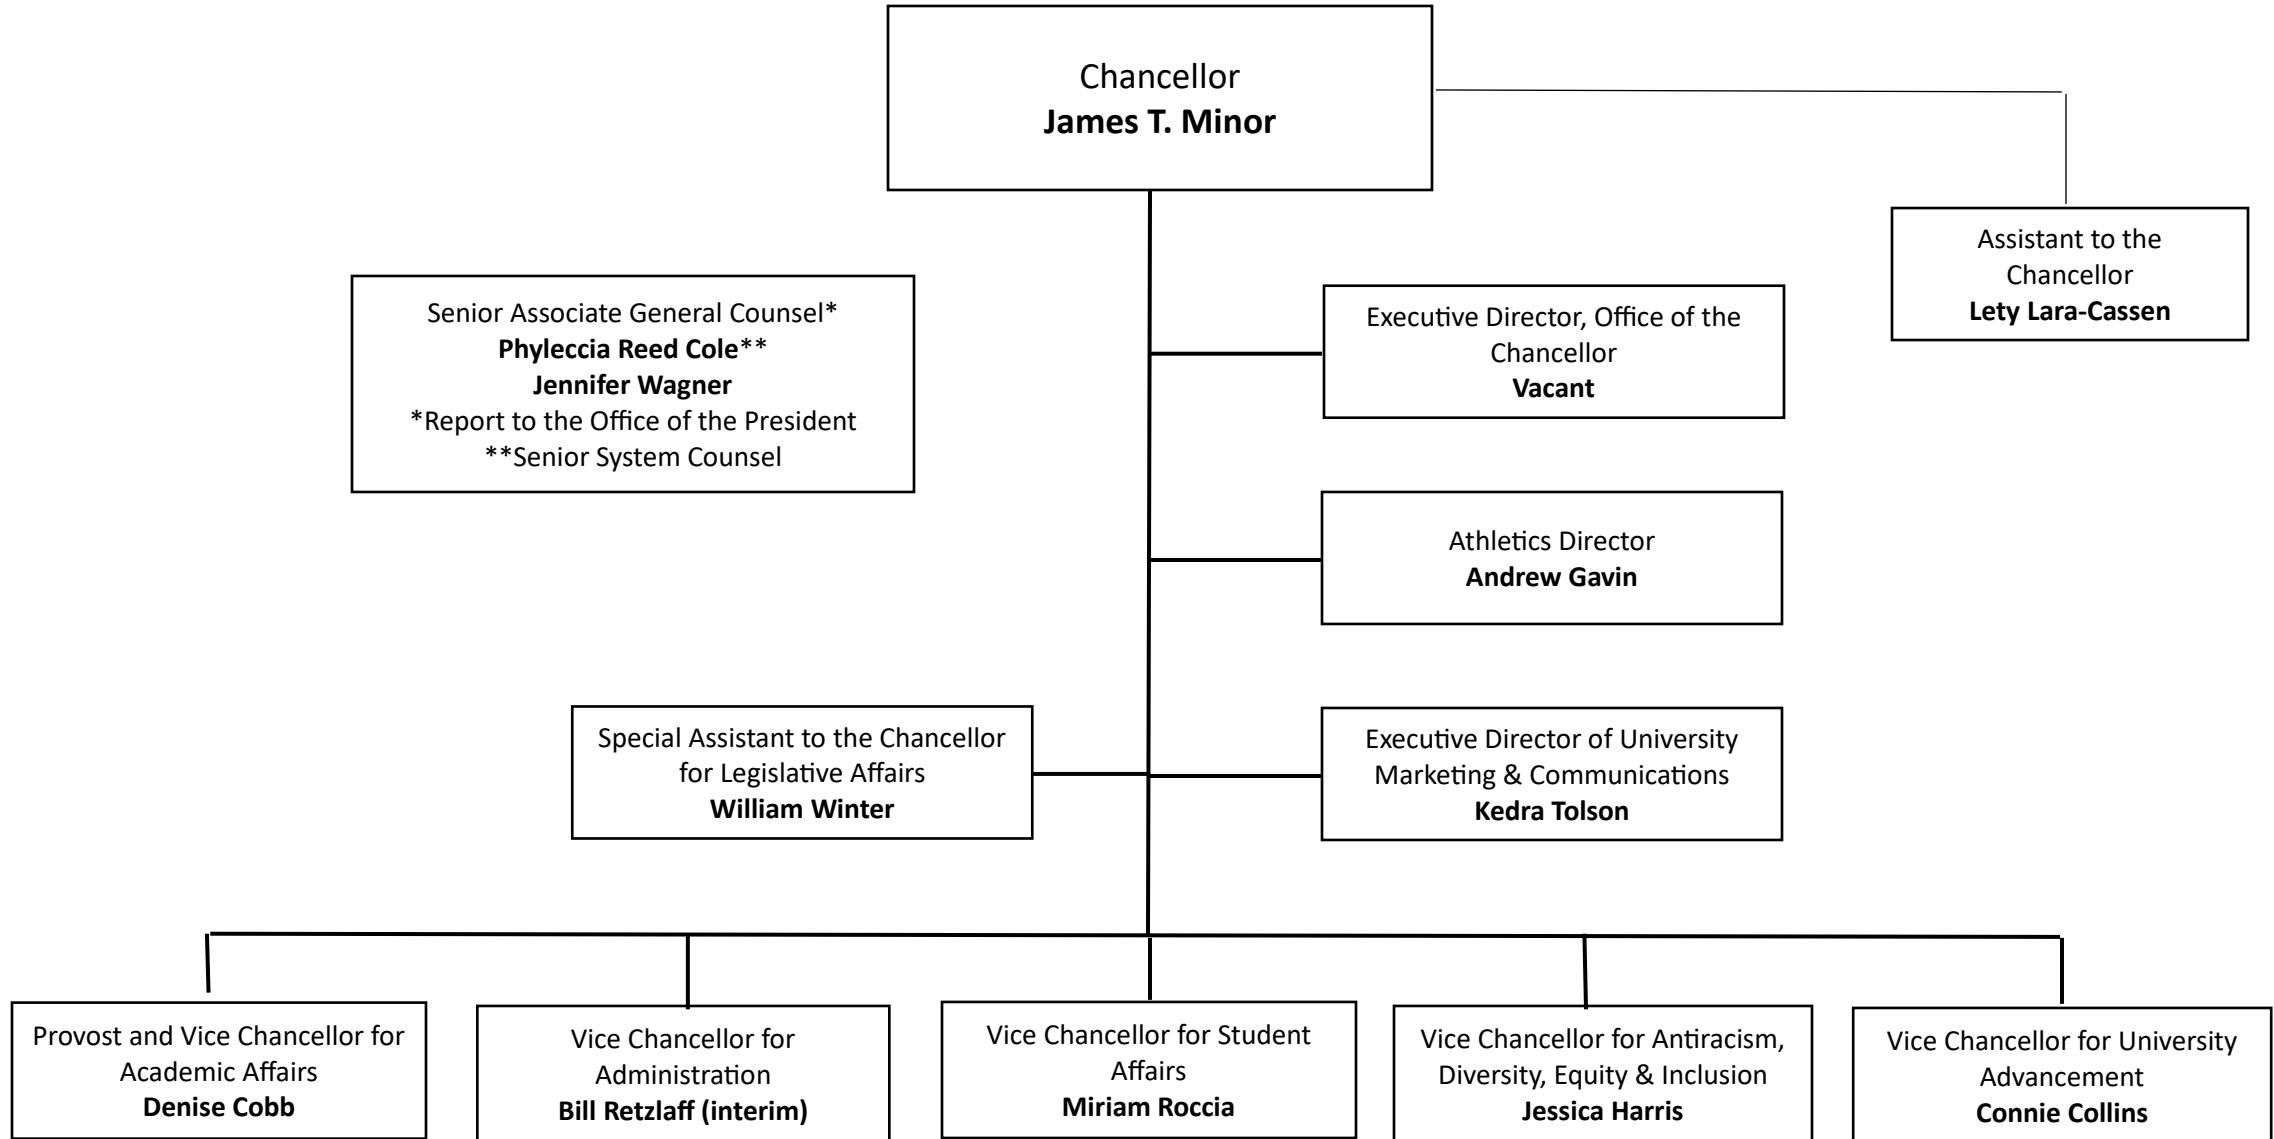

University Organizational Chart

Provost and Vice Chancellor for Academic Affairs
Denise Cobb

Associate Provost
Elza Ibroscheva

Coordinator for Policy, Communication, and Issues of Concern
Tom Jordan

Associate Provost
Vacant